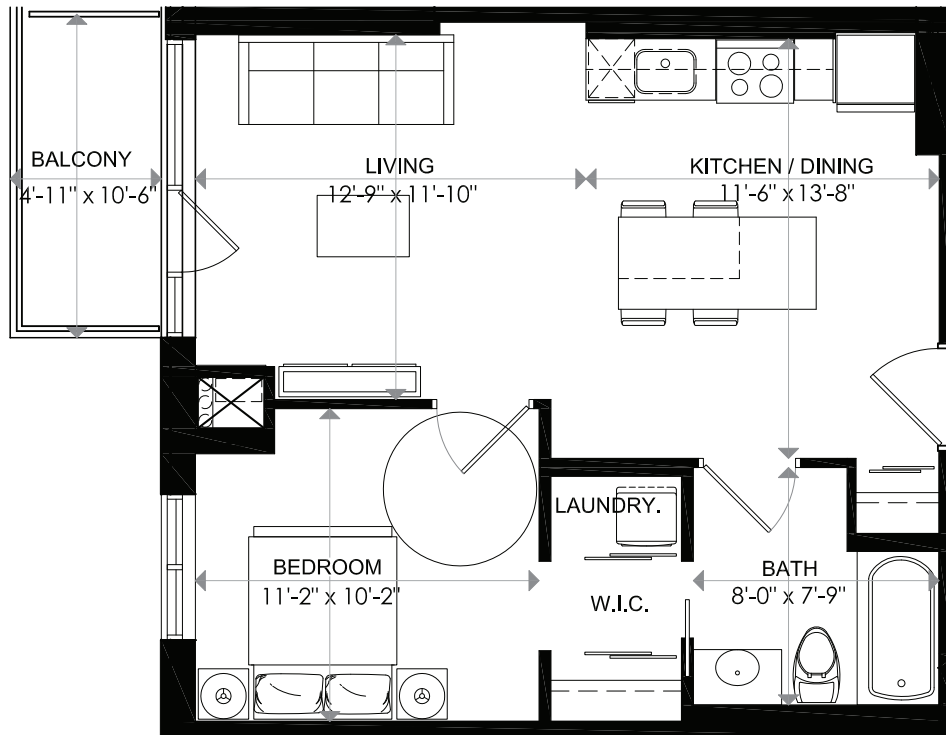

TOWARDS WELLINGTON ST.

1140 WELLINGTON

1140 WELLINGTON LEVEL 5 - UNIT 11 1 BEDROOM

INDOOR LIVING	601 sq. ft
BALCONY	51 sq. ft
TOTAL	652 sq. ft

18/02/16