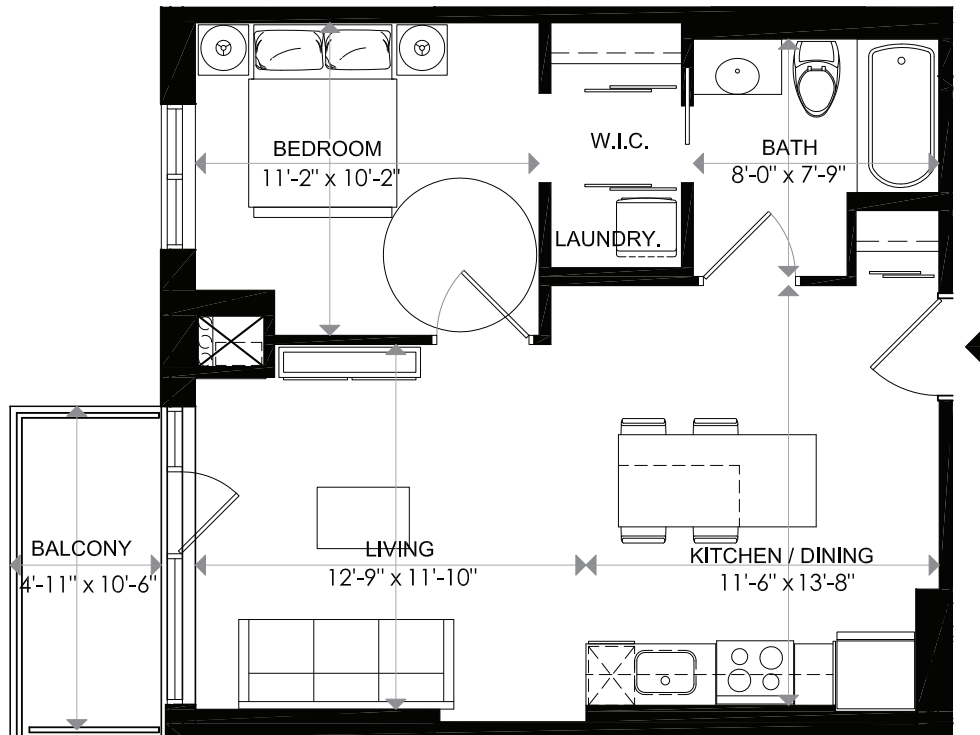

TOWARDS WELLINGTON ST.

1140 WELLINGTON

1140 WELLINGTON

LEVEL 5 - UNIT 12
1 BEDROOM

INDOOR LIVING	601 sq. ft
BALCONY	51 sq. ft
TOTAL	652 sq. ft

18/02/16