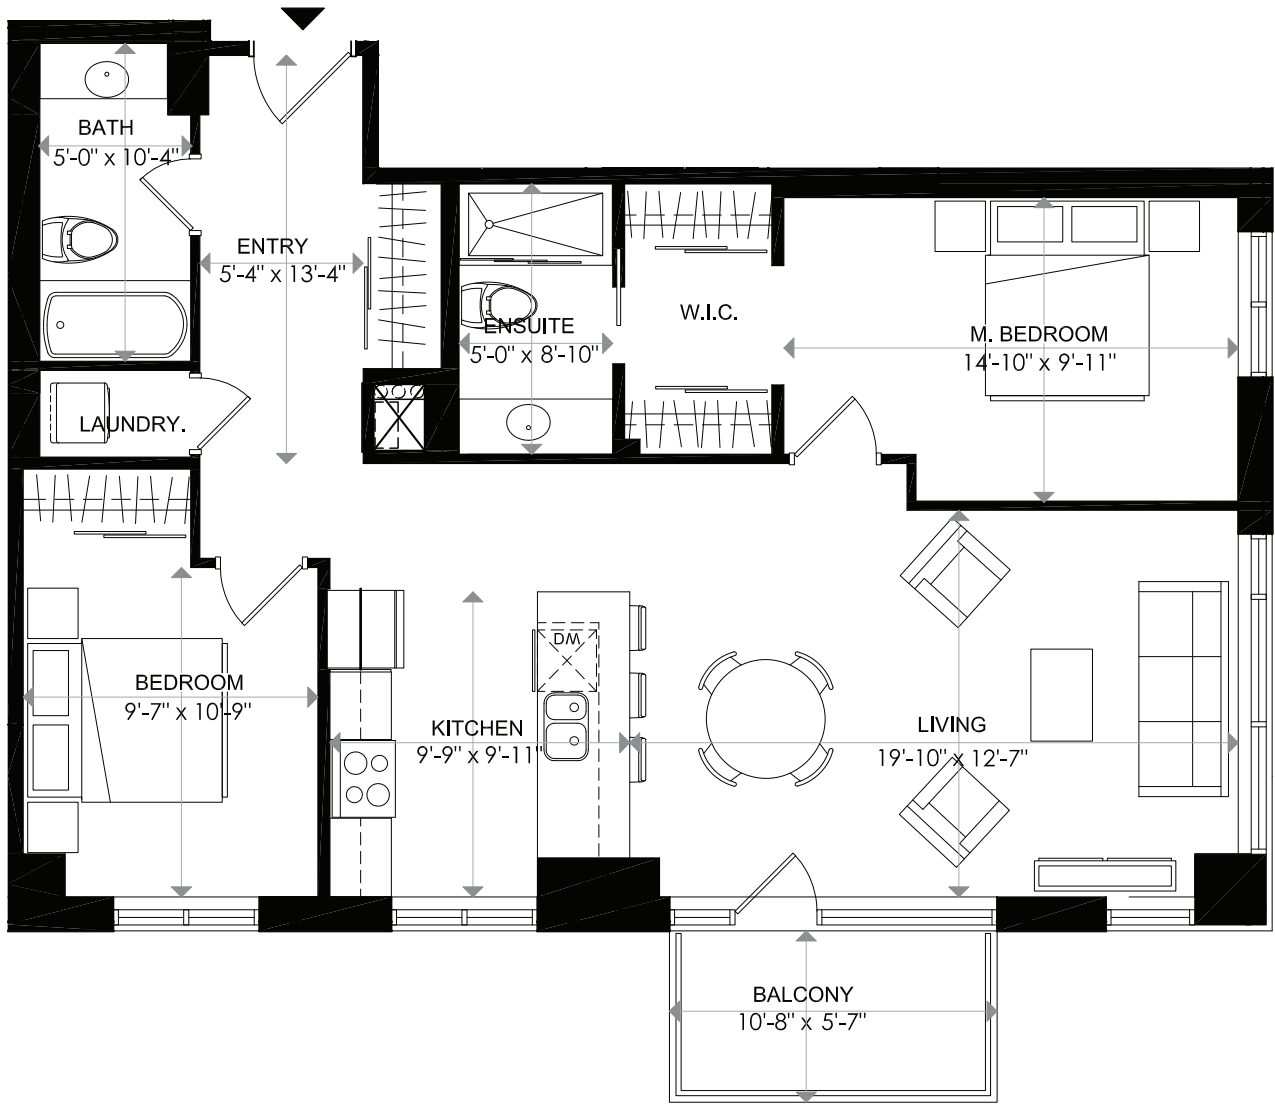

# 1140 WELLINGTON

## 1140 WELLINGTON

LEVEL 5 - UNIT 6  
2 BEDROOM

INDOOR LIVING 1062 sq. ft  
BALCONY 59 sq. ft  
TOTAL 1121 sq. ft

0 1 2 m

18/02/16