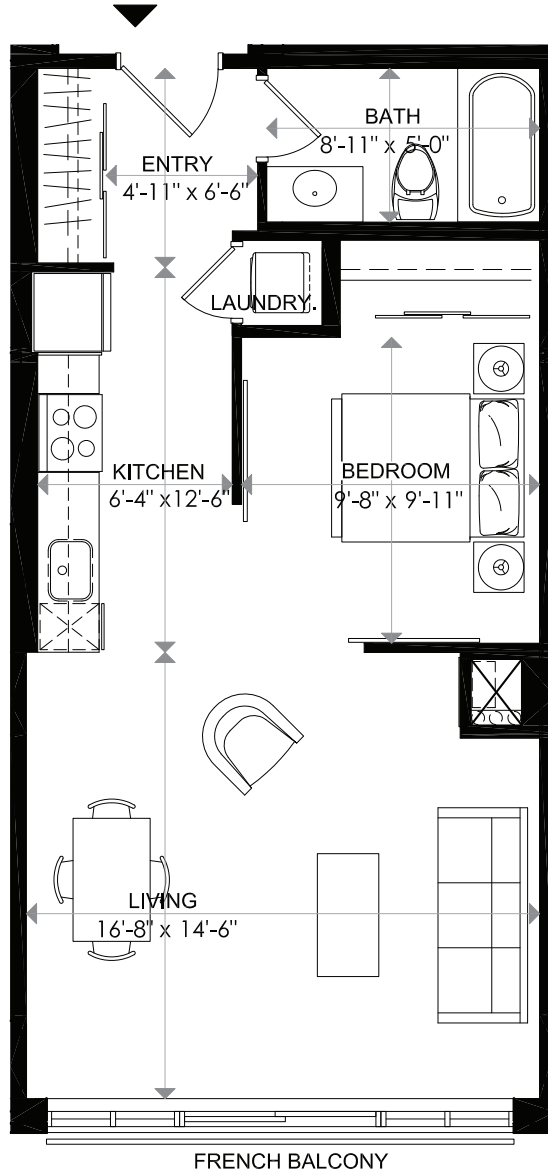

TOWARDS WELLINGTON ST.

1140 WELLINGTON

1140 WELLINGTON

LEVEL 5 - UNIT 8

1 BEDROOM

INDOOR LIVING
BALCONY
TOTAL

617 sq. ft
French Balcony
617 sq. ft

18/02/16