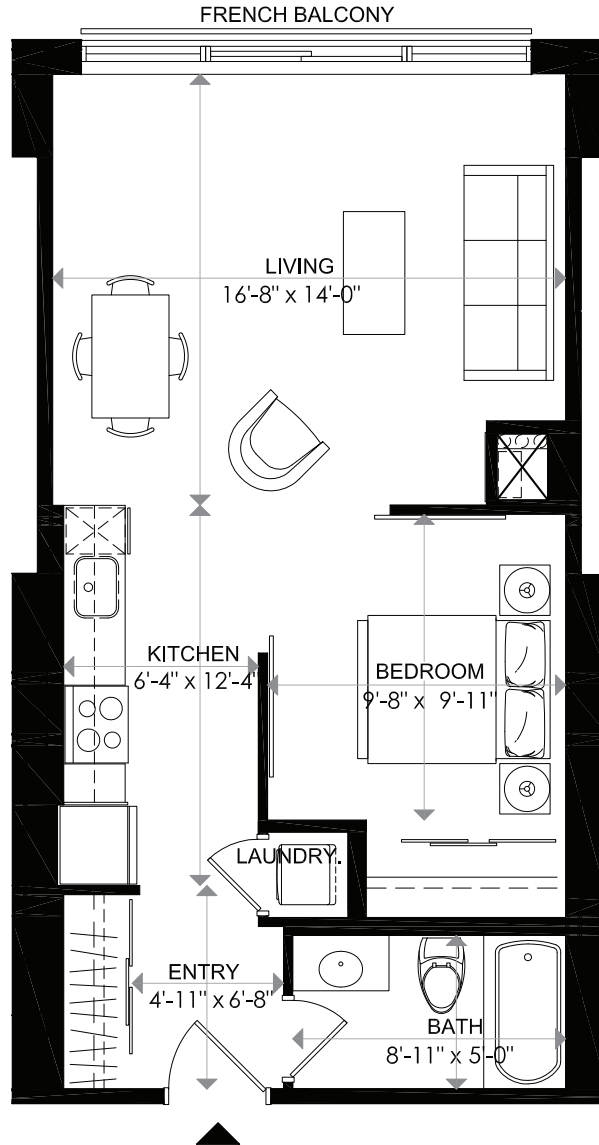

TOWARDS WELLINGTON ST.

1140 WELLINGTON

1140 WELLINGTON

LEVEL 6 - UNIT 1
1 BEDROOM

INDOOR LIVING
BALCONY
TOTAL

612 sq. ft
French Balcony
612 sq. ft

0 1 2 m
18/02/16