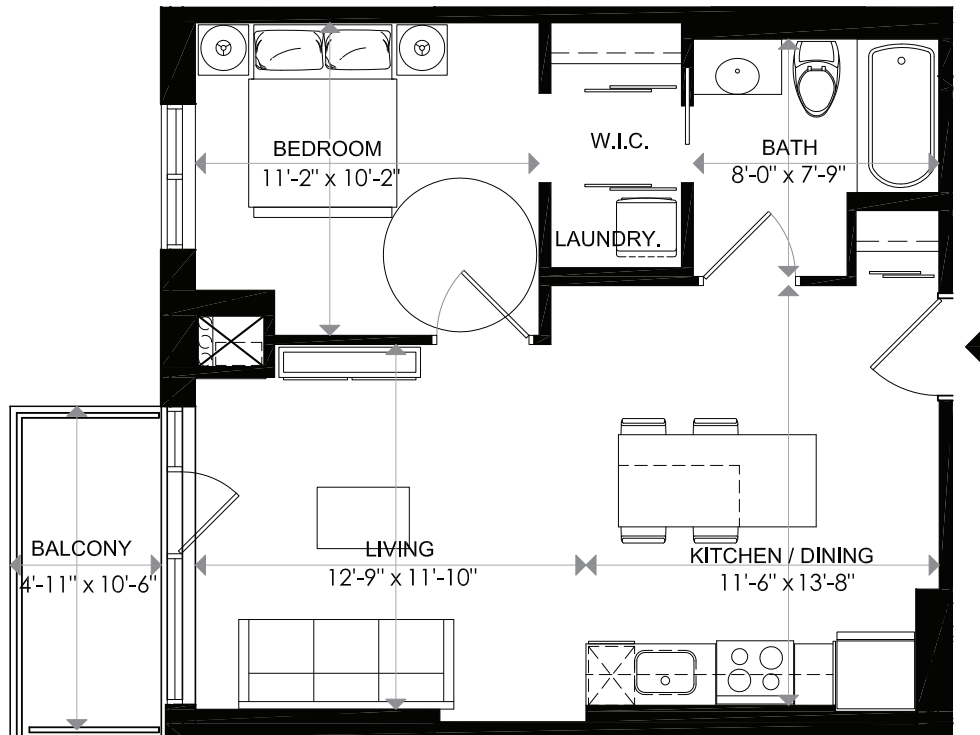

TOWARDS WELLINGTON ST.

1140 WELLINGTON

1140 WELLINGTON

LEVEL 6 - UNIT 12

1 BEDROOM

INDOOR LIVING 601 sq. ft
BALCONY 51 sq. ft
TOTAL 652 sq. ft

18/02/16