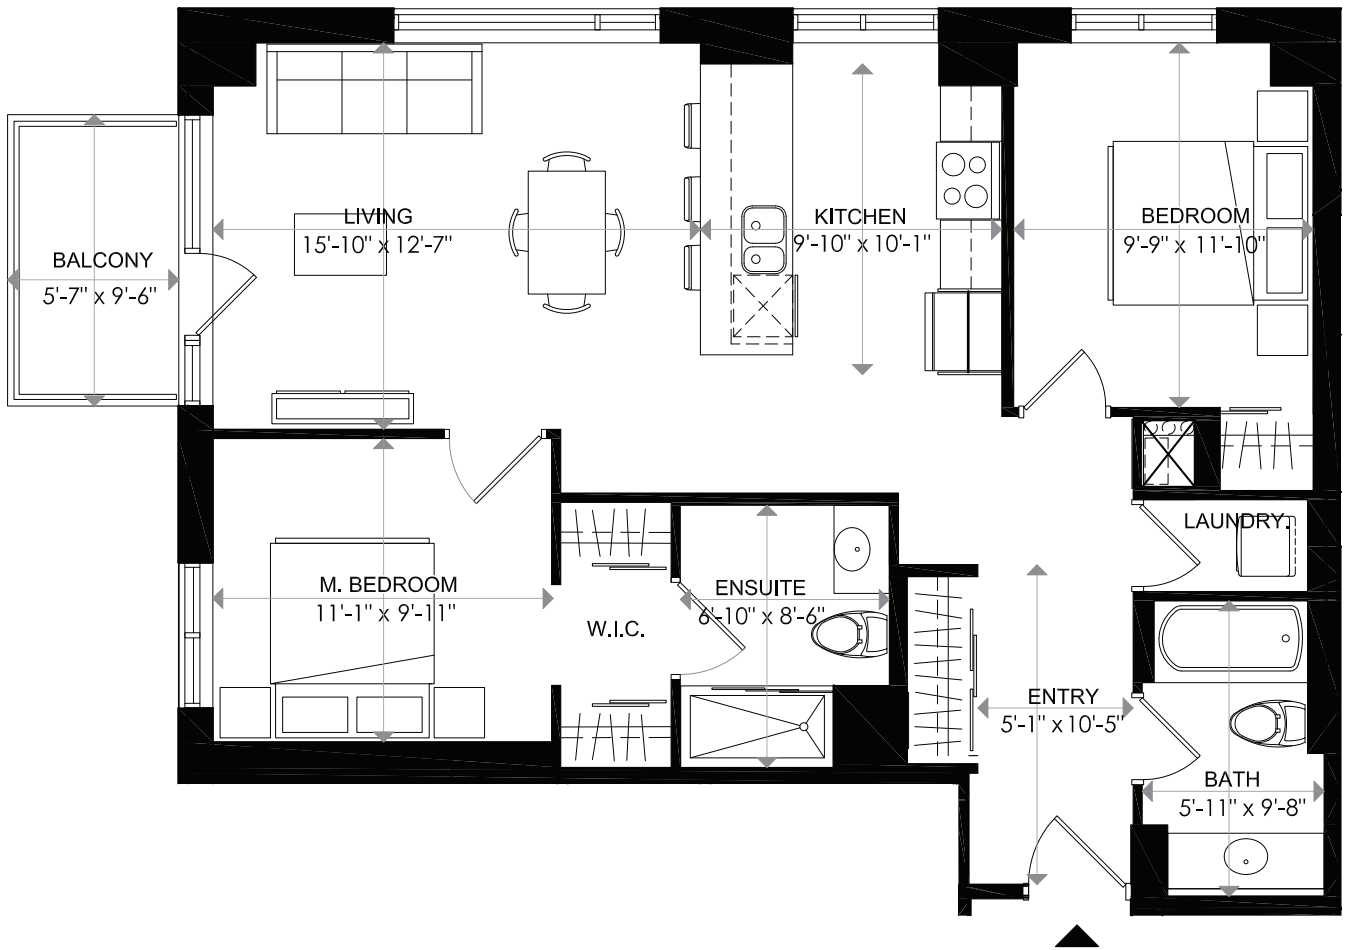

# 1140 WELLINGTON

## 1140 WELLINGTON

LEVEL 6 - UNIT 13

2 BEDROOM

INDOOR LIVING 985 sq. ft  
 BALCONY 52 sq. ft  
 TOTAL 1037 sq. ft

0 1 2 m

18/02/16