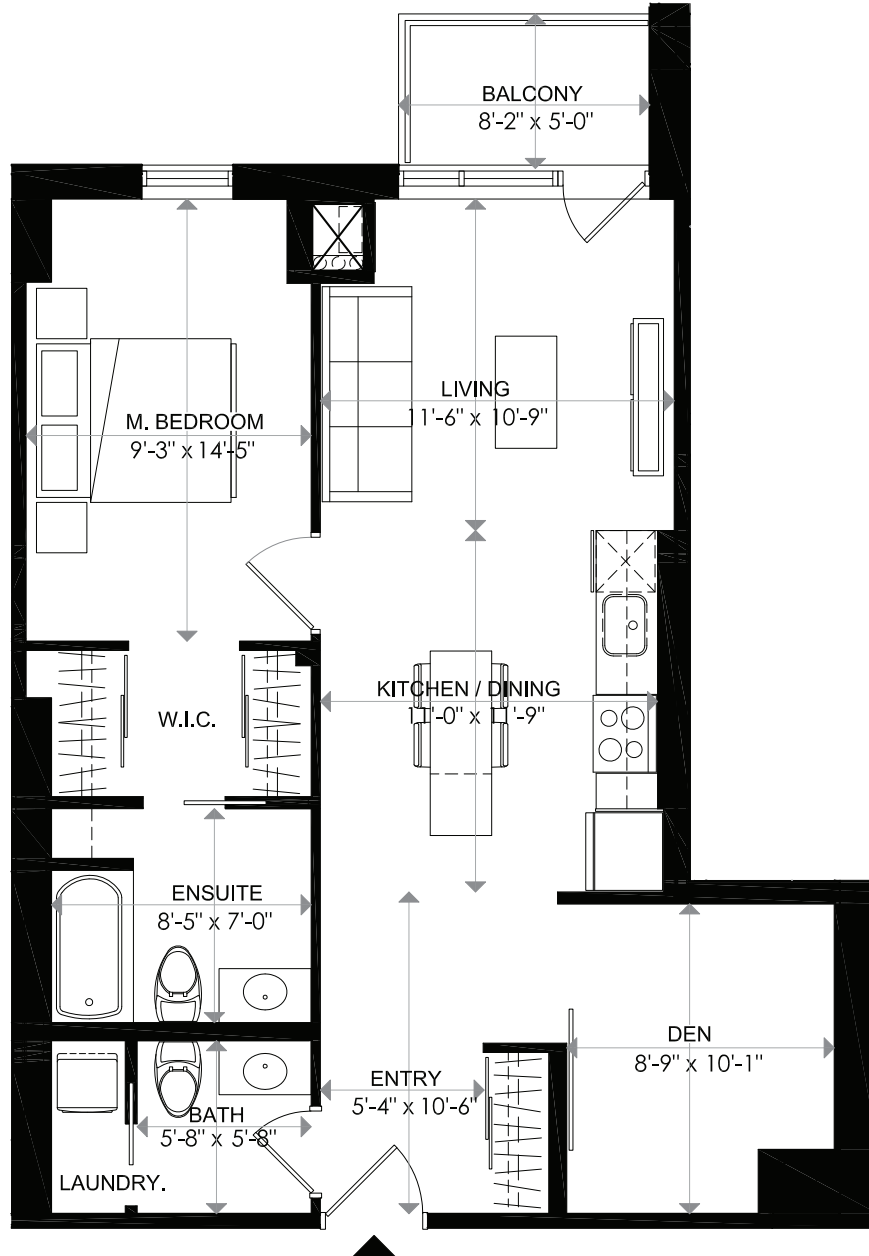

# 1140 WELLINGTON

## 1140 WELLINGTON

LEVEL 6 - UNIT 2  
1 BEDROOM + DEN

INDOOR LIVING 809 sq. ft  
BALCONY 41 sq. ft  
TOTAL 850 sq. ft

0 1 2 m  
18/02/16