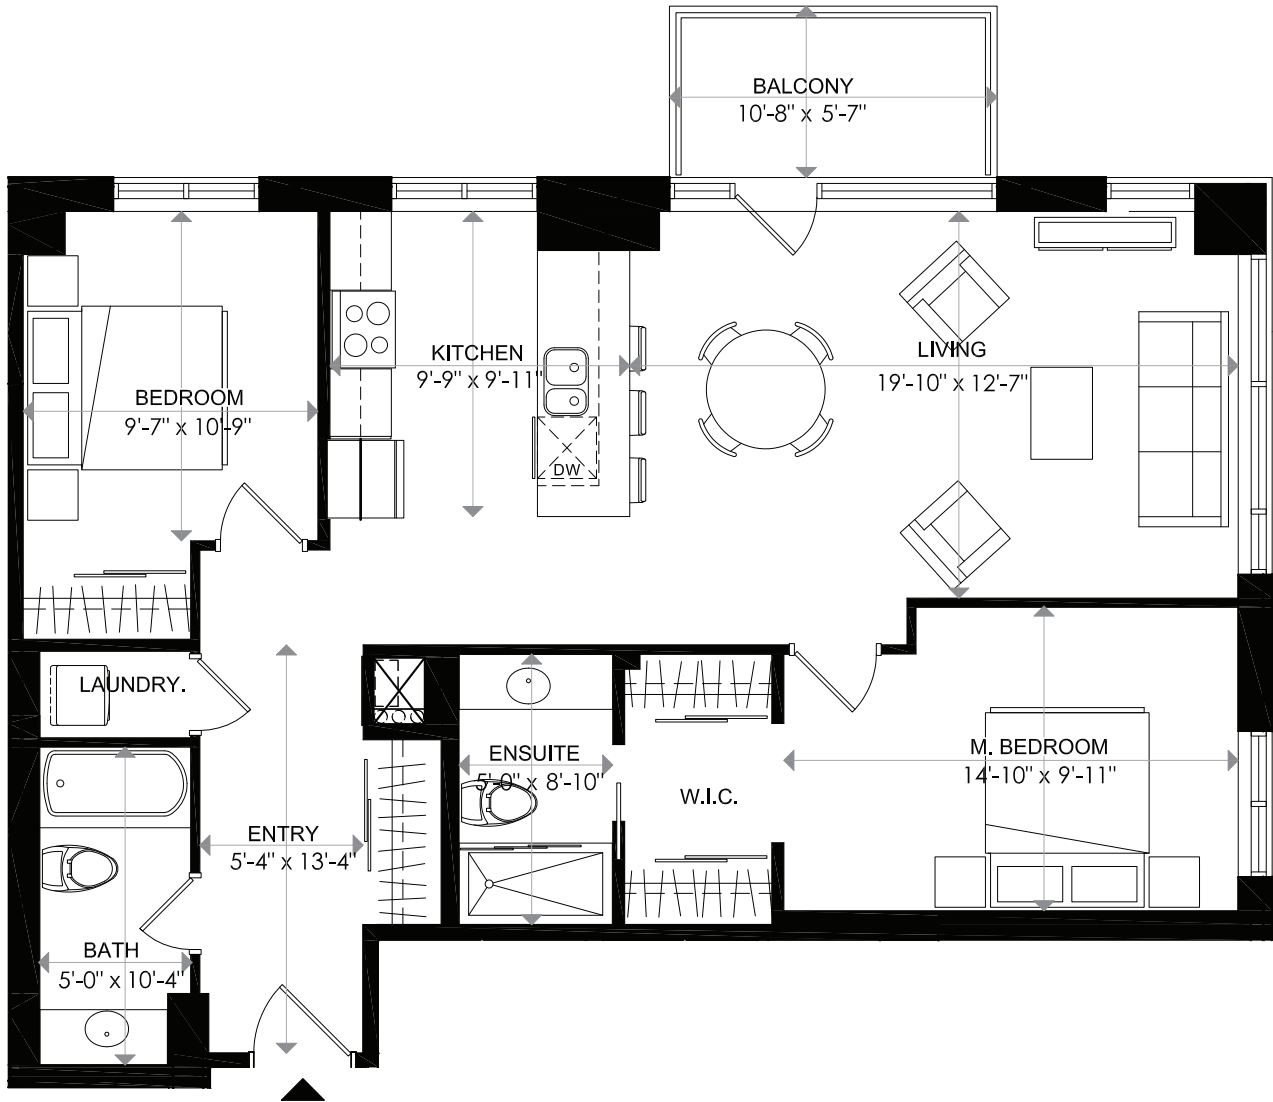

# 1140 WELLINGTON

## 1140 WELLINGTON

LEVEL 6 - UNIT 3  
2 BEDROOM

INDOOR LIVING 1062 sq. ft  
BALCONY 59 sq. ft  
TOTAL 1121 sq. ft

0 1 2 m

18/02/16