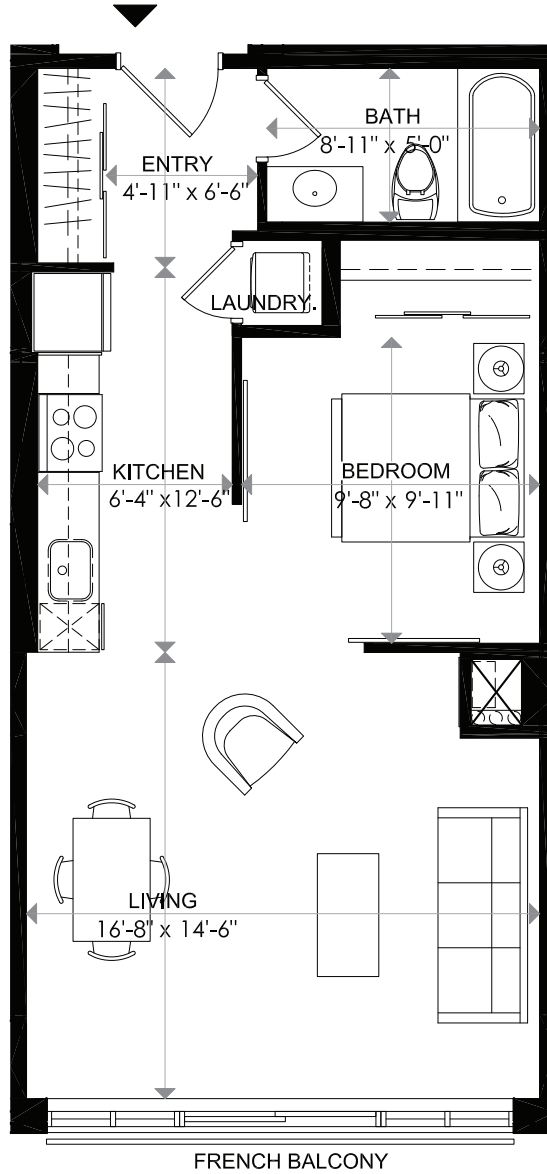

TOWARDS WELLINGTON ST.

1140 WELLINGTON

1140 WELLINGTON

LEVEL 6 - UNIT 8
1 BEDROOM

INDOOR LIVING 617 sq. ft
BALCONY French Balcony
TOTAL 617 sq. ft

18/02/16