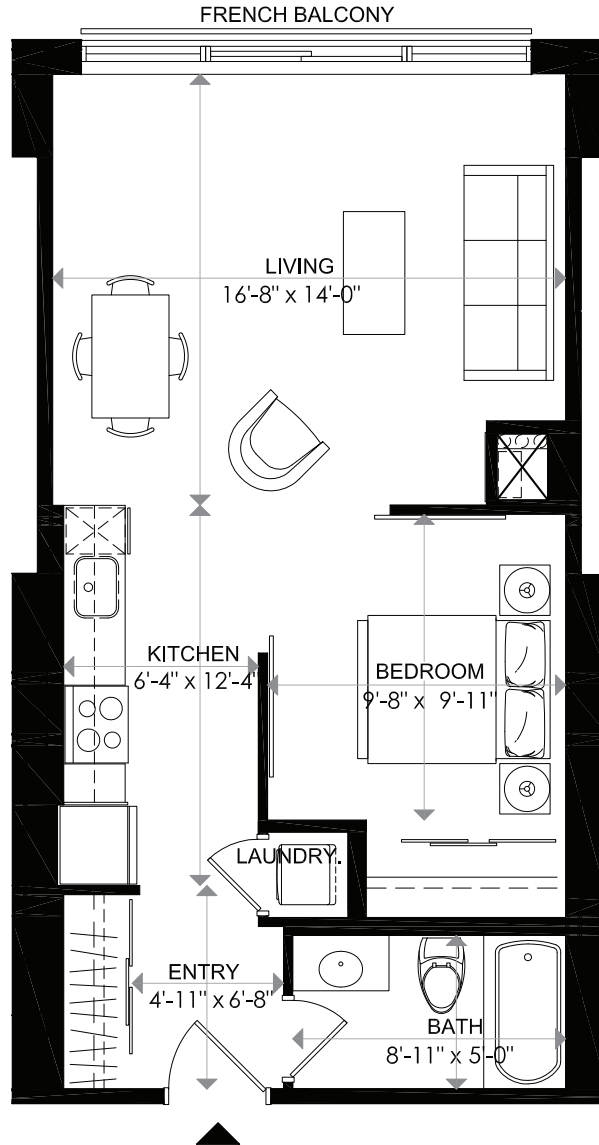

TOWARDS WELLINGTON ST.

**1140 WELLINGTON**

**1140 WELLINGTON**

LEVEL 7 - UNIT 1  
1 BEDROOM

INDOOR LIVING  
BALCONY  
TOTAL

612 sq. ft  
French Balcony  
612 sq. ft

0 1 2 m  
18/02/16