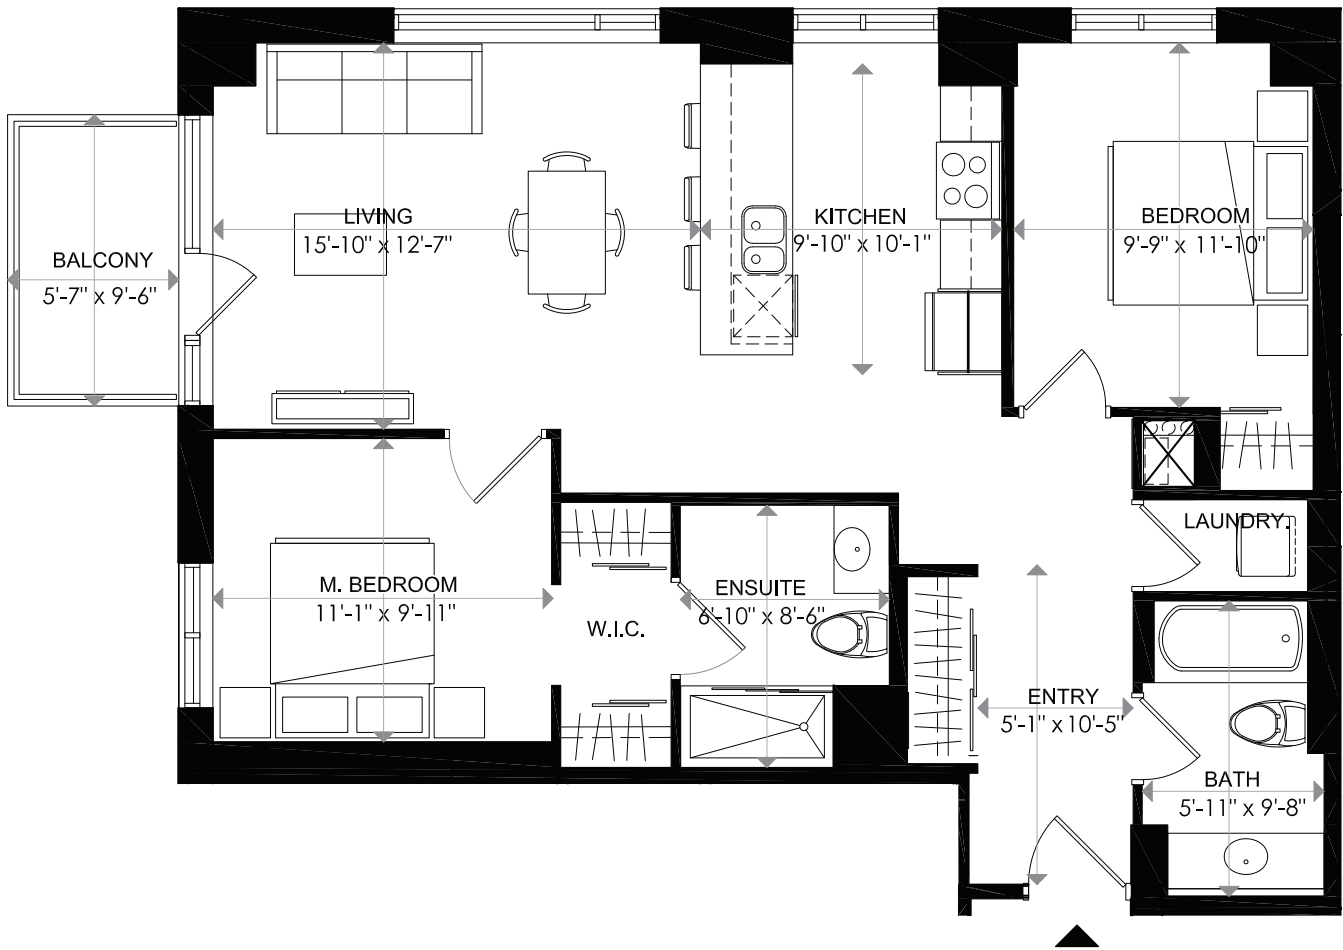

# 1140 WELLINGTON

## 1140 WELLINGTON

LEVEL 7 - UNIT 13

2 BEDROOM

INDOOR LIVING 985 sq. ft  
BALCONY 52 sq. ft  
TOTAL 1037 sq. ft

0 1 2 m

18/02/16