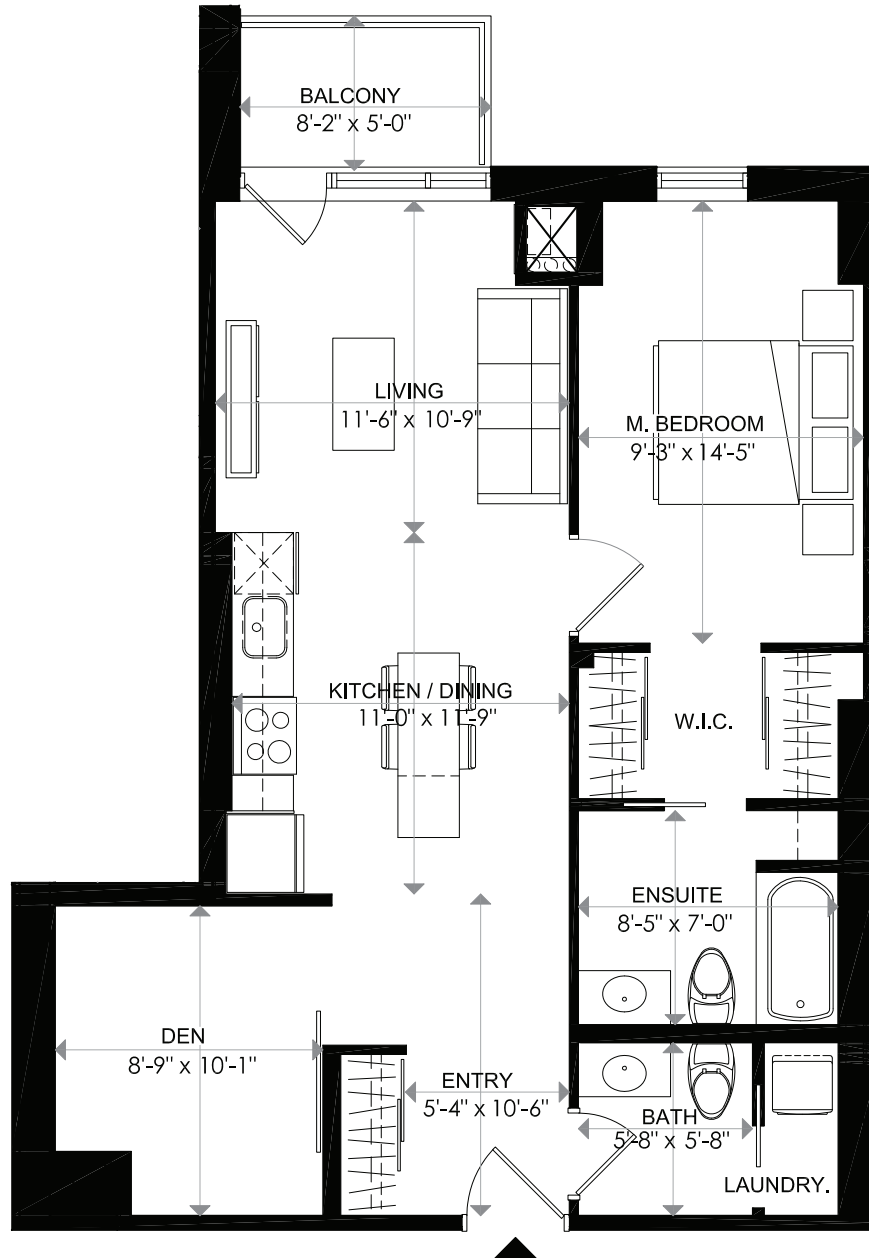

TOWARDS WELLINGTON ST.

1140 WELLINGTON

1140 WELLINGTON

LEVEL 7 - UNIT 14

1 BEDROOM + DEN

INDOOR LIVING 809 sq. ft
BALCONY 41 sq. ft
TOTAL 850 sq. ft

0 1 2 m

18/02/16