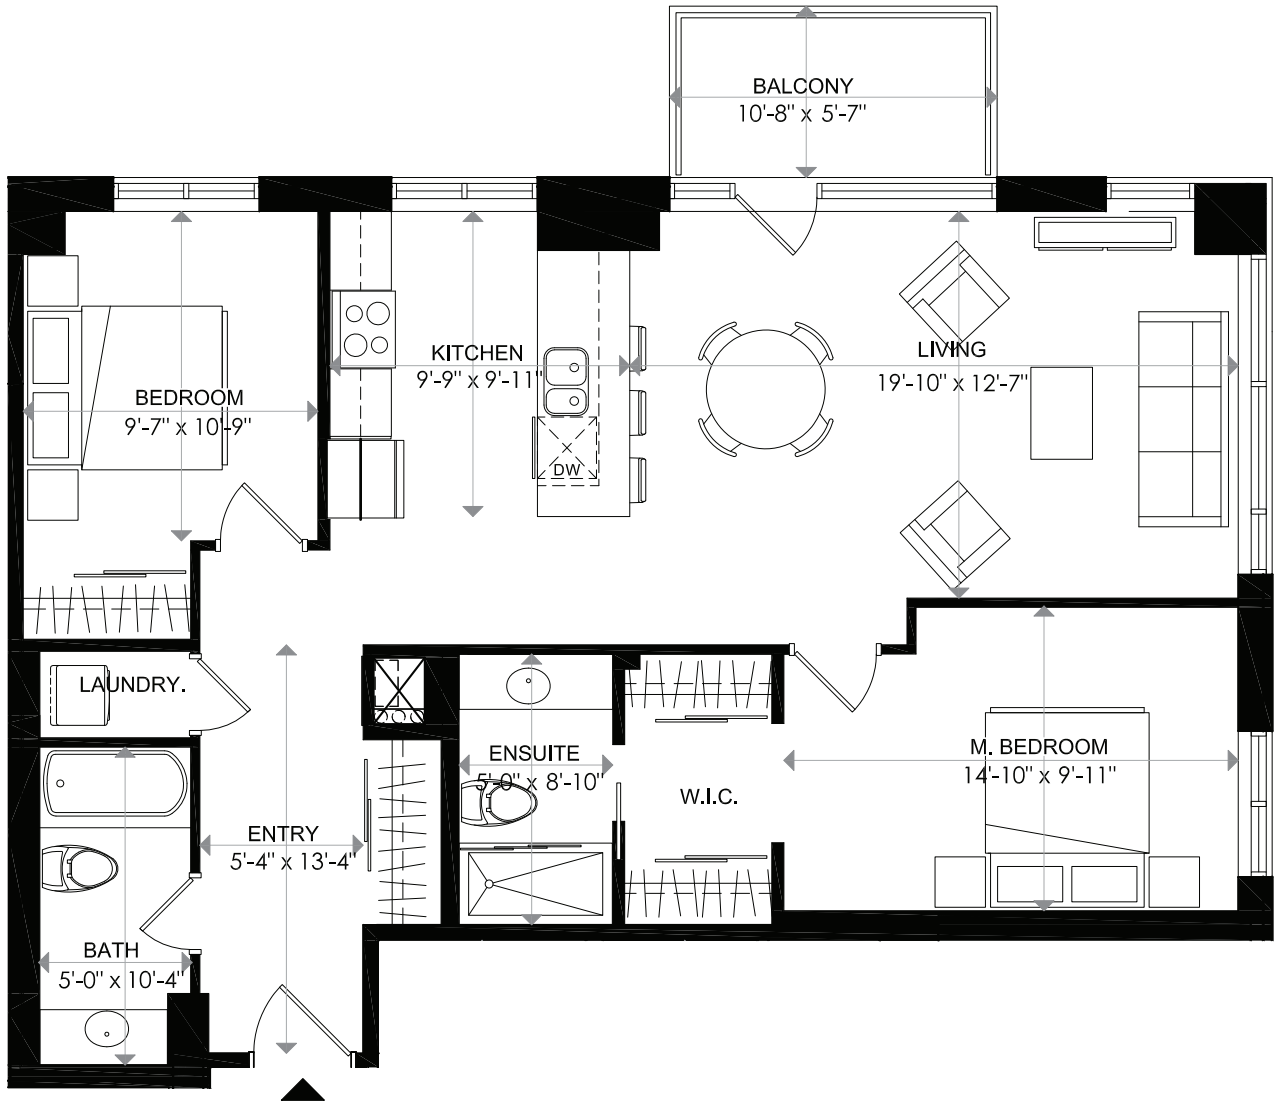

TOWARDS WELLINGTON ST.

1140 WELLINGTON

1140 WELLINGTON

LEVEL 7 - UNIT 3
2 BEDROOM

INDOOR LIVING 1062 sq. ft
BALCONY 59 sq. ft
TOTAL 1121 sq. ft

0 1 2 m
18/02/16