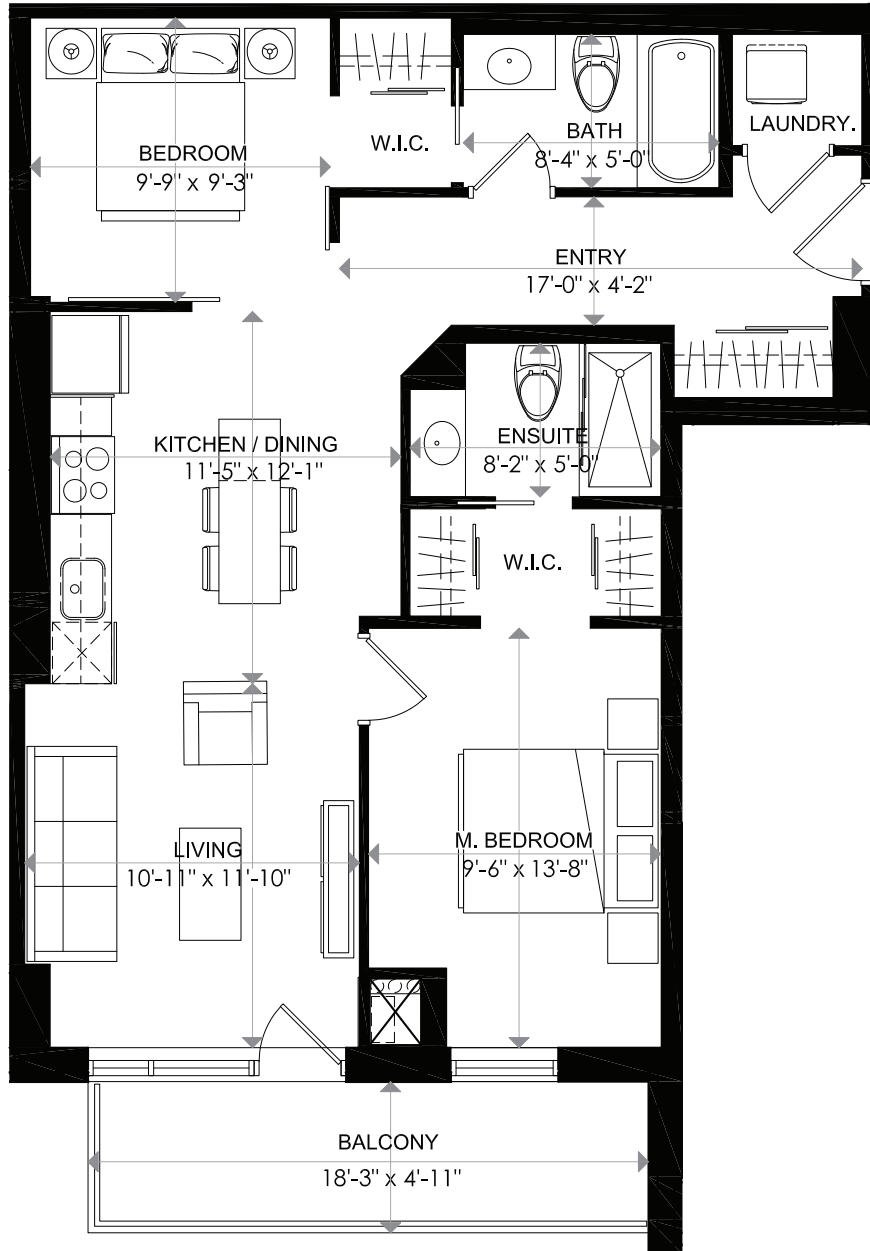

TOWARDS WELLINGTON ST.

# 1140 WELLINGTON

## 1140 WELLINGTON

LEVEL 7 - UNIT 7

2 BEDROOM

INDOOR LIVING 817 sq. ft  
 BALCONY 89 sq. ft  
 TOTAL 906 sq. ft

0 1 2 m

18/02/16