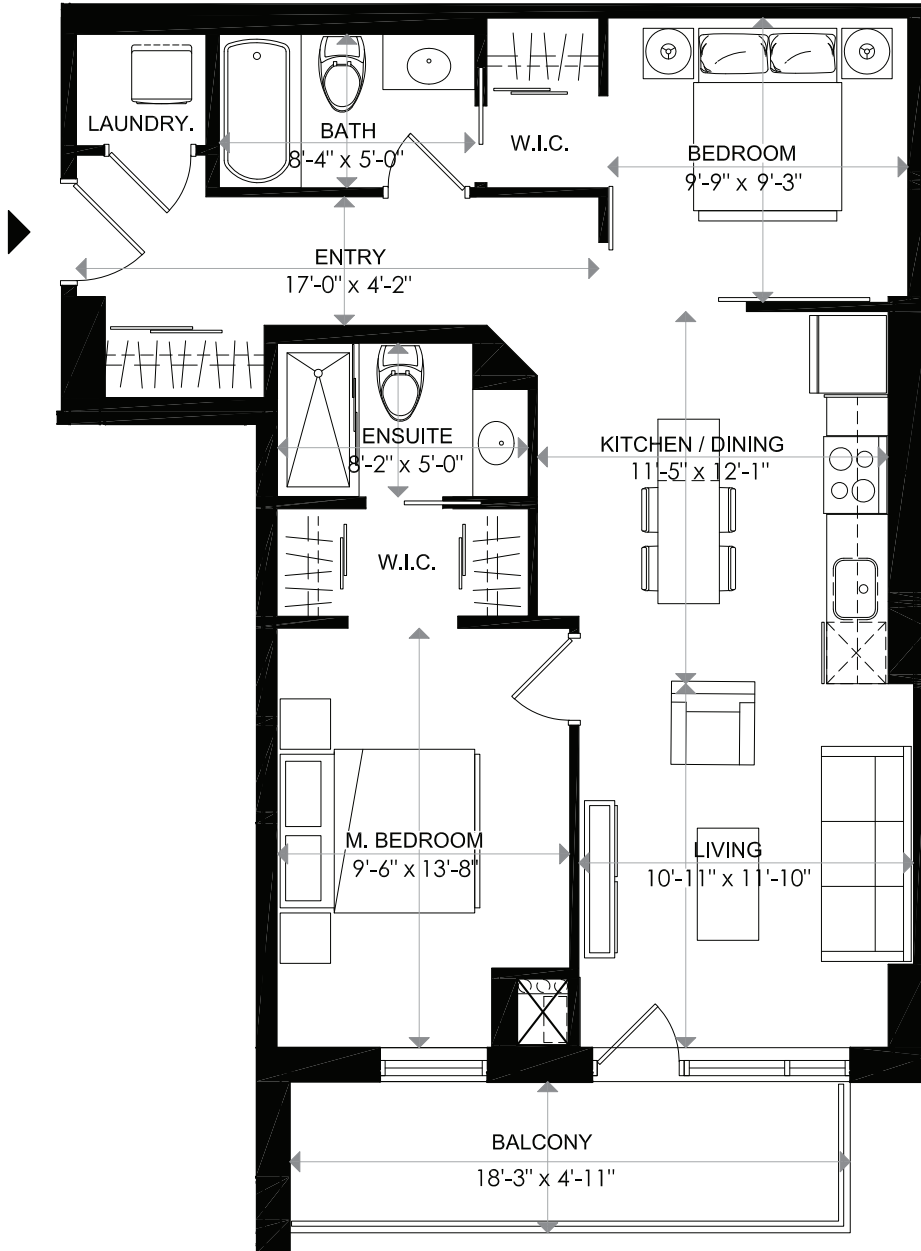

TOWARDS WELLINGTON ST.

1140 WELLINGTON

1140 WELLINGTON

LEVEL 7 - UNIT 9
2 BEDROOM

INDOOR LIVING 817 sq. ft
BALCONY 89 sq. ft
TOTAL 906 sq. ft

0 1 2 m
18/02/16