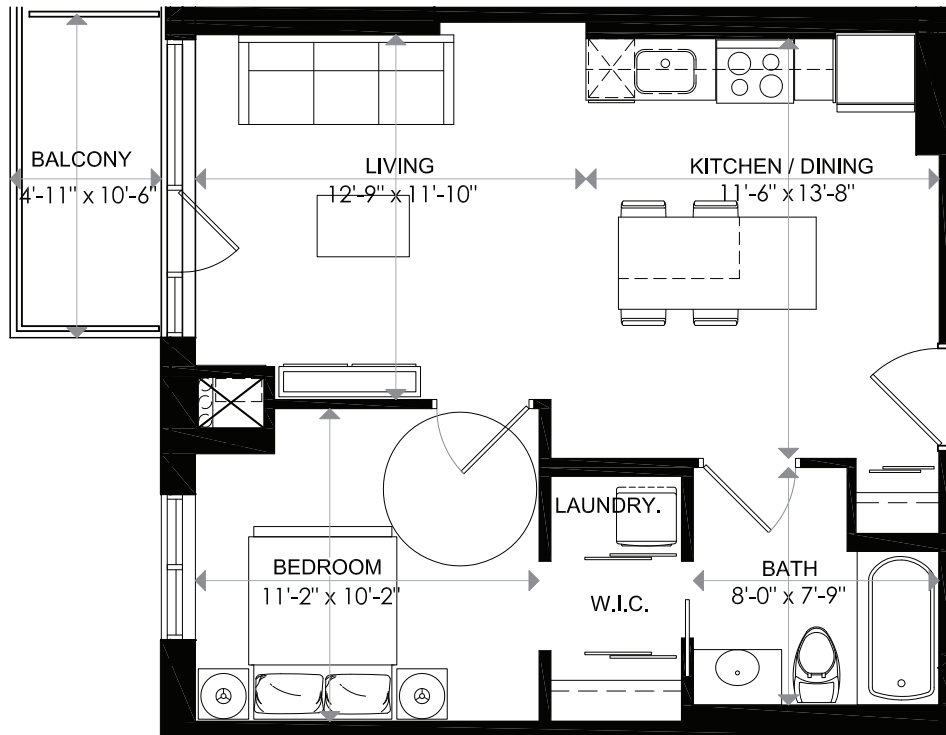

TOWARDS WELLINGTON ST.

1140 WELLINGTON

1140 WELLINGTON

LEVEL 8 - UNIT 11

1 BEDROOM

INDOOR LIVING 601 sq. ft
BALCONY 51 sq. ft
TOTAL 652 sq. ft

0 1 2 m

18/02/16