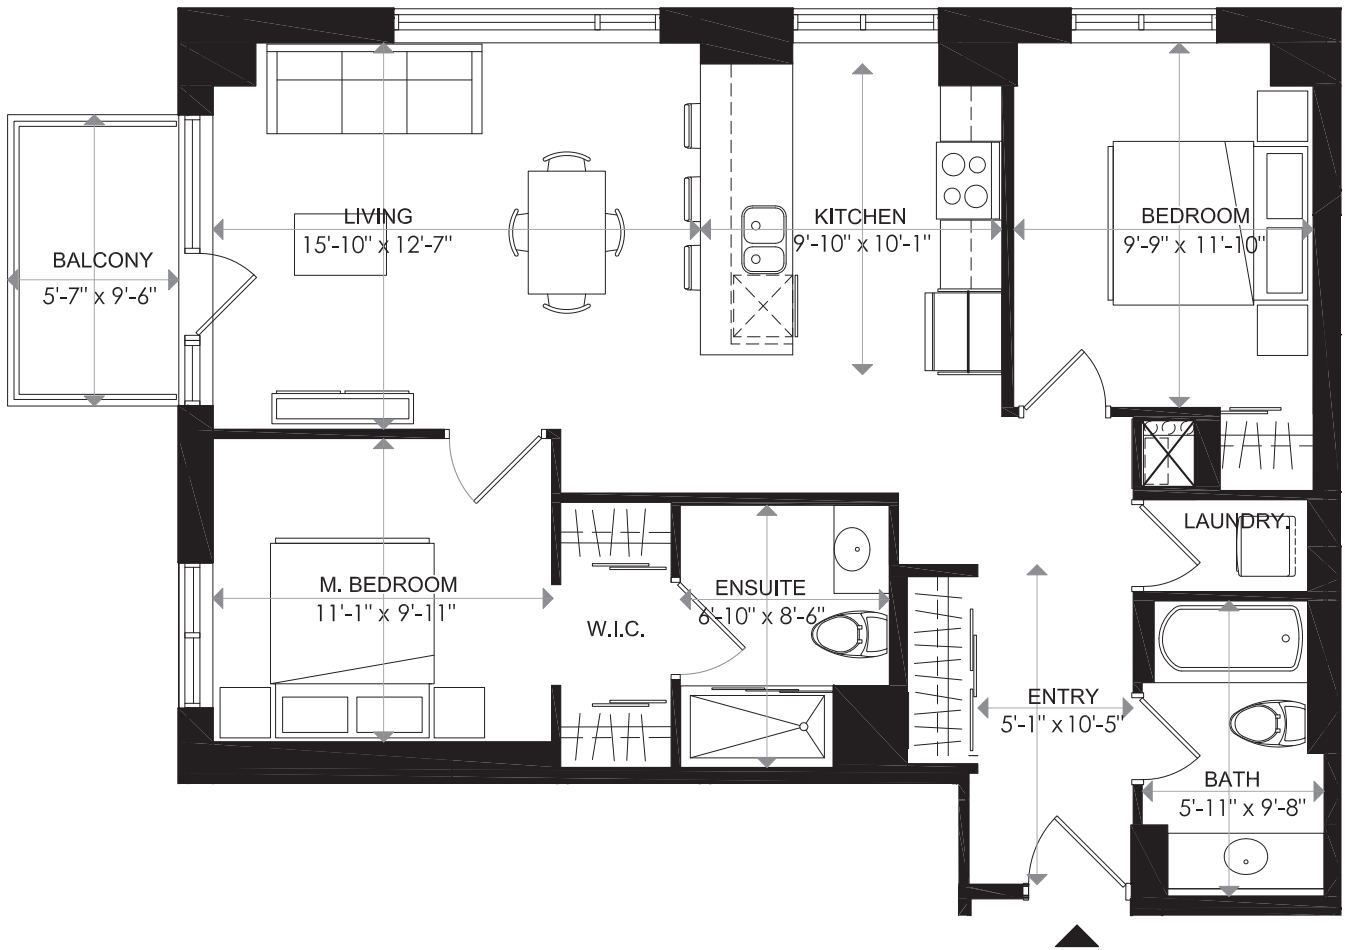

TOWARDS WELLINGTON ST.

1140 WELLINGTON

1140 WELLINGTON

LEVEL 8 - UNIT 13

2 BEDROOM

INDOOR LIVING
BALCONY
TOTAL

985 sq. ft
52 sq. ft
1037 sq. ft

0 1 2 m