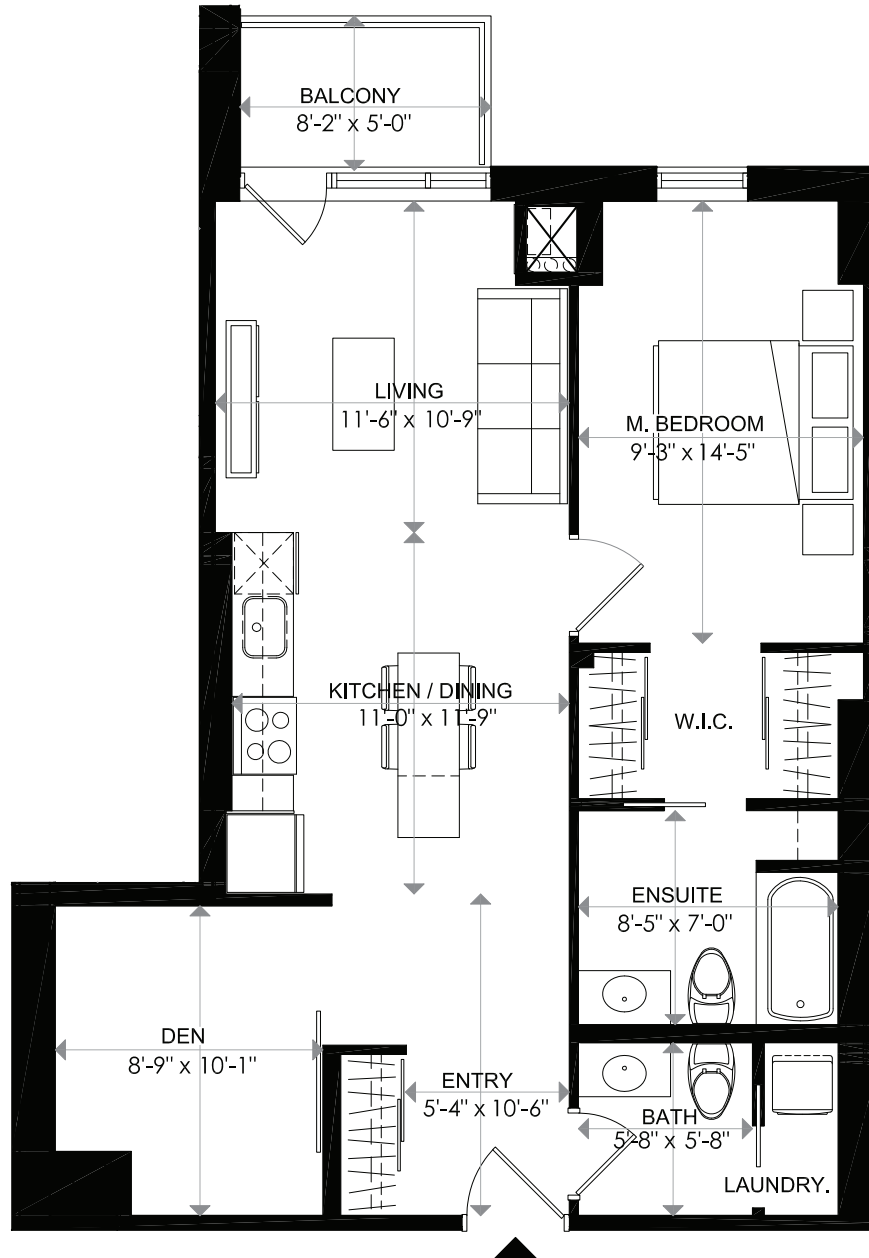

# 1140 WELLINGTON

## 1140 WELLINGTON

LEVEL 8 - UNIT 14  
1 BEDROOM + DEN

INDOOR LIVING	809 sq. ft
BALCONY	41 sq. ft
TOTAL	850 sq. ft

18/02/16