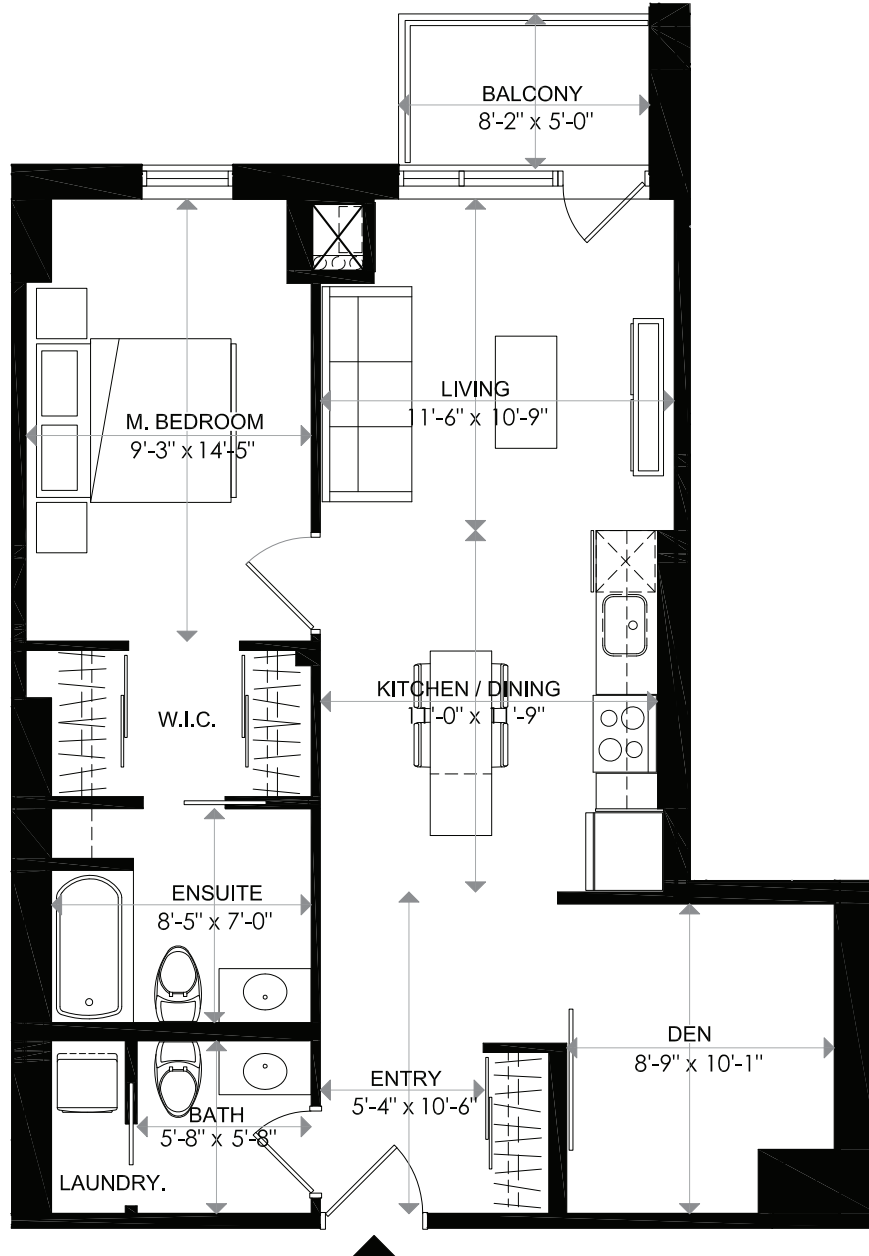

TOWARDS WELLINGTON ST.

1140 WELLINGTON

1140 WELLINGTON

LEVEL 8 - UNIT 2
1 BEDROOM + DEN

INDOOR LIVING	809 sq. ft
BALCONY	41 sq. ft
TOTAL	850 sq. ft

18/02/16