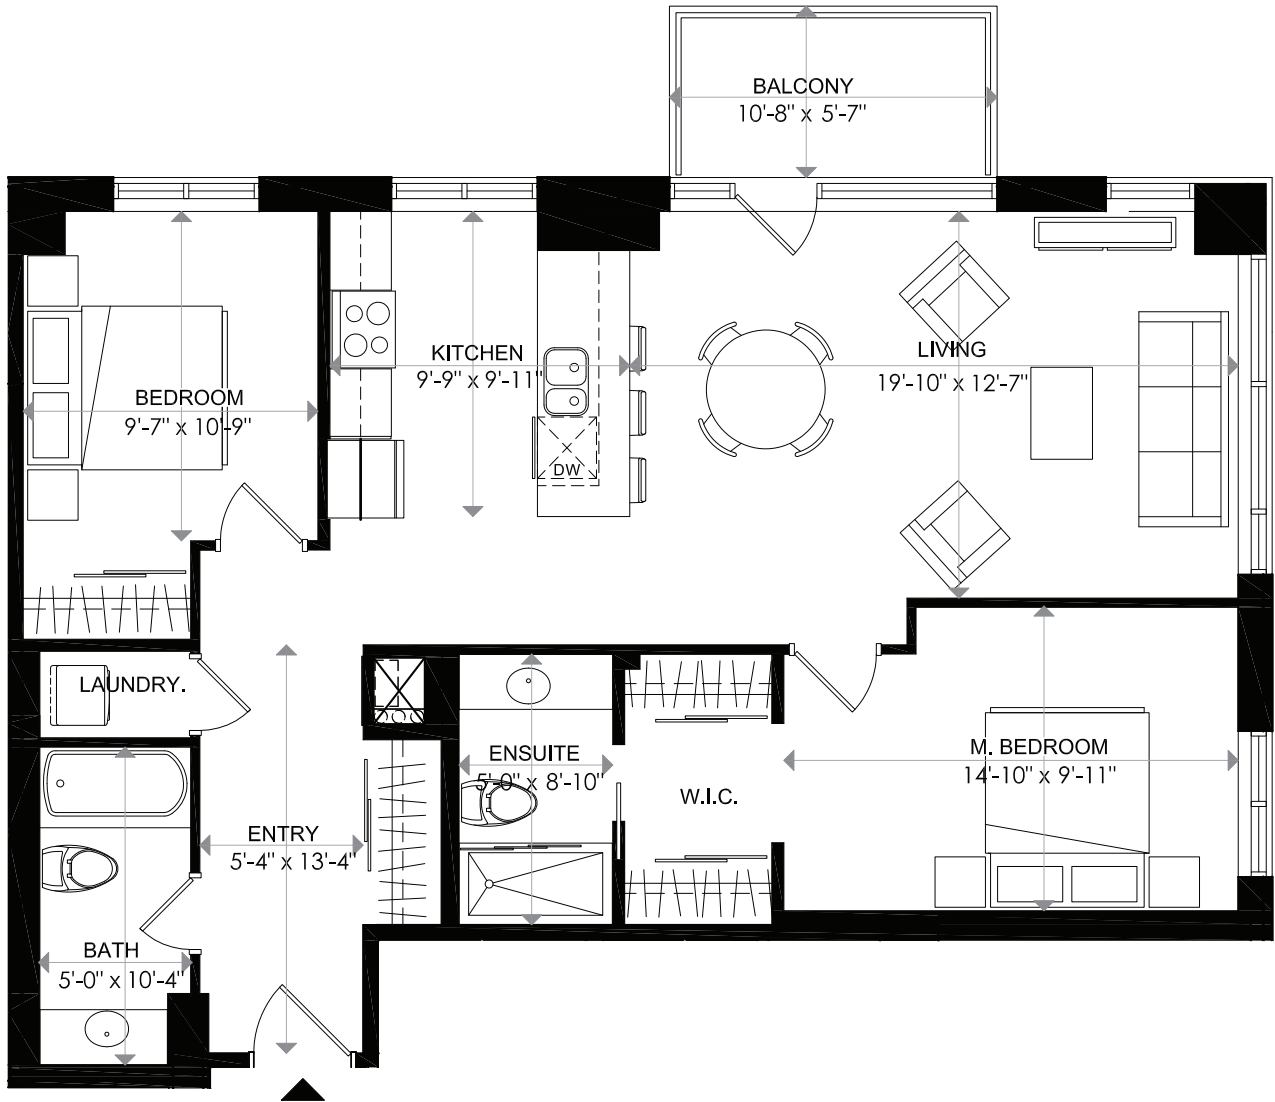

# 1140 WELLINGTON

## 1140 WELLINGTON

LEVEL 8 - UNIT 3  
2 BEDROOM

INDOOR LIVING 1062 sq. ft  
BALCONY 59 sq. ft  
TOTAL 1121 sq. ft

18/02/16