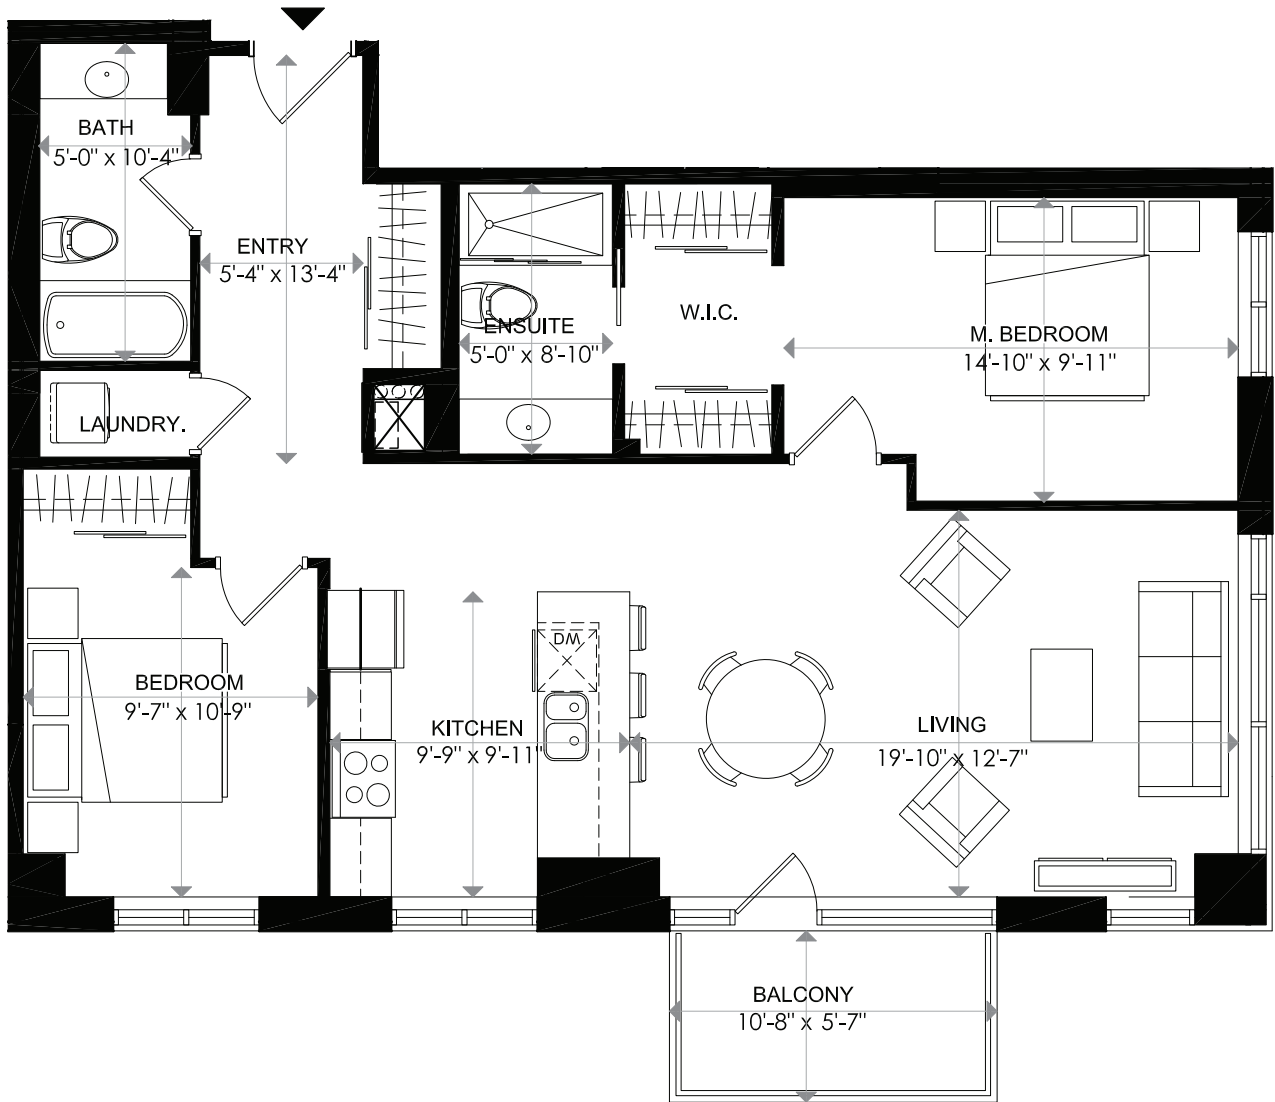

# 1140 WELLINGTON

## 1140 WELLINGTON

LEVEL 8 - UNIT 6  
2 BEDROOM

INDOOR LIVING	1062 sq. ft
BALCONY	59 sq. ft
TOTAL	1121 sq. ft

18/02/16