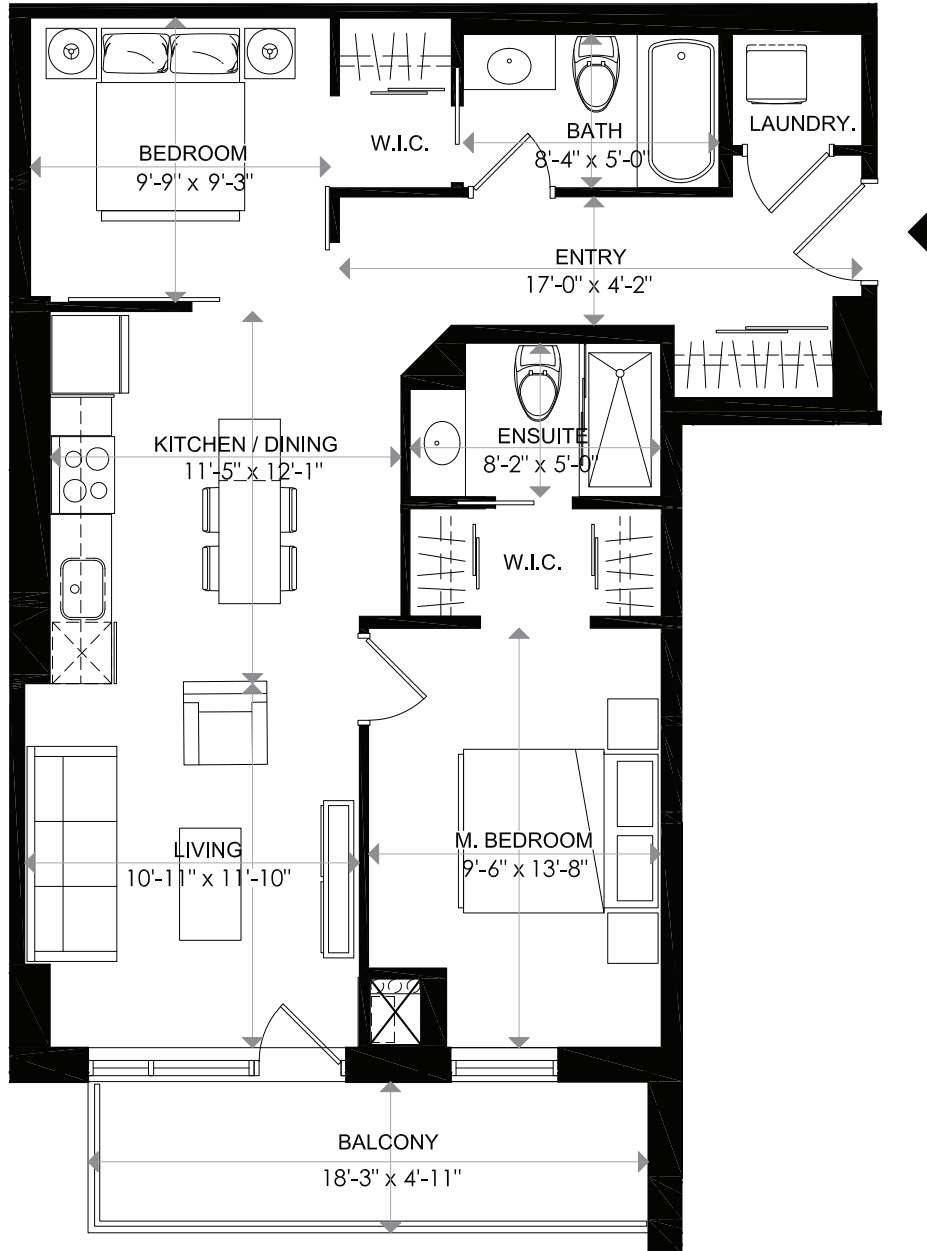

TOWARDS WELLINGTON ST.

1140 WELLINGTON

1140 WELLINGTON

LEVEL 8 - UNIT 7
2 BEDROOM

INDOOR LIVING	817 sq. ft
BALCONY	89 sq. ft
TOTAL	906 sq. ft

18/02/16