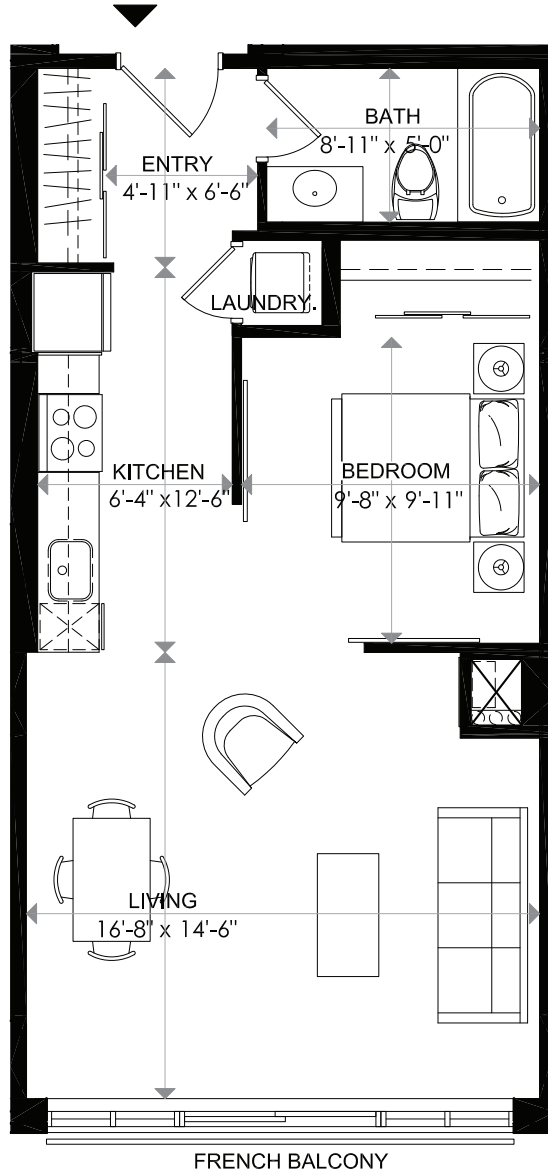

TOWARDS WELLINGTON ST.

1140 WELLINGTON

1140 WELLINGTON

LEVEL 8 - UNIT 8
1 BEDROOM

INDOOR LIVING 617 sq. ft
BALCONY French Balcony
TOTAL 617 sq. ft

18/02/16