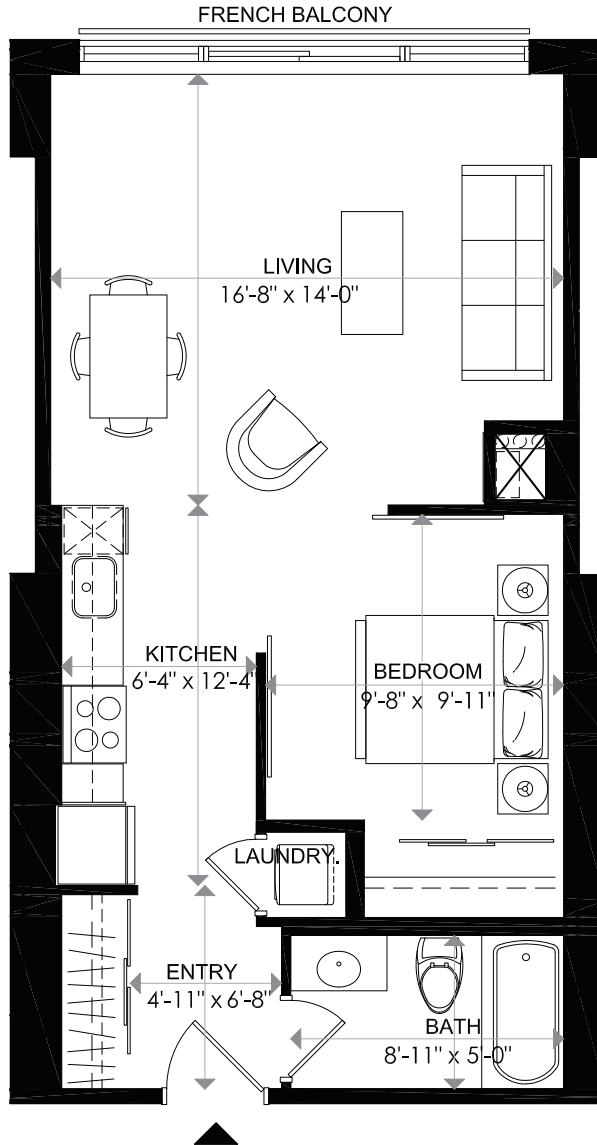

TOWARDS WELLINGTON ST.

1140 WELLINGTON

1140 WELLINGTON

LEVEL 9 - UNIT 1

1 BEDROOM

INDOOR LIVING
BALCONY
TOTAL

612 sq. ft
French Balcony
612 sq. ft

0 1 2 m