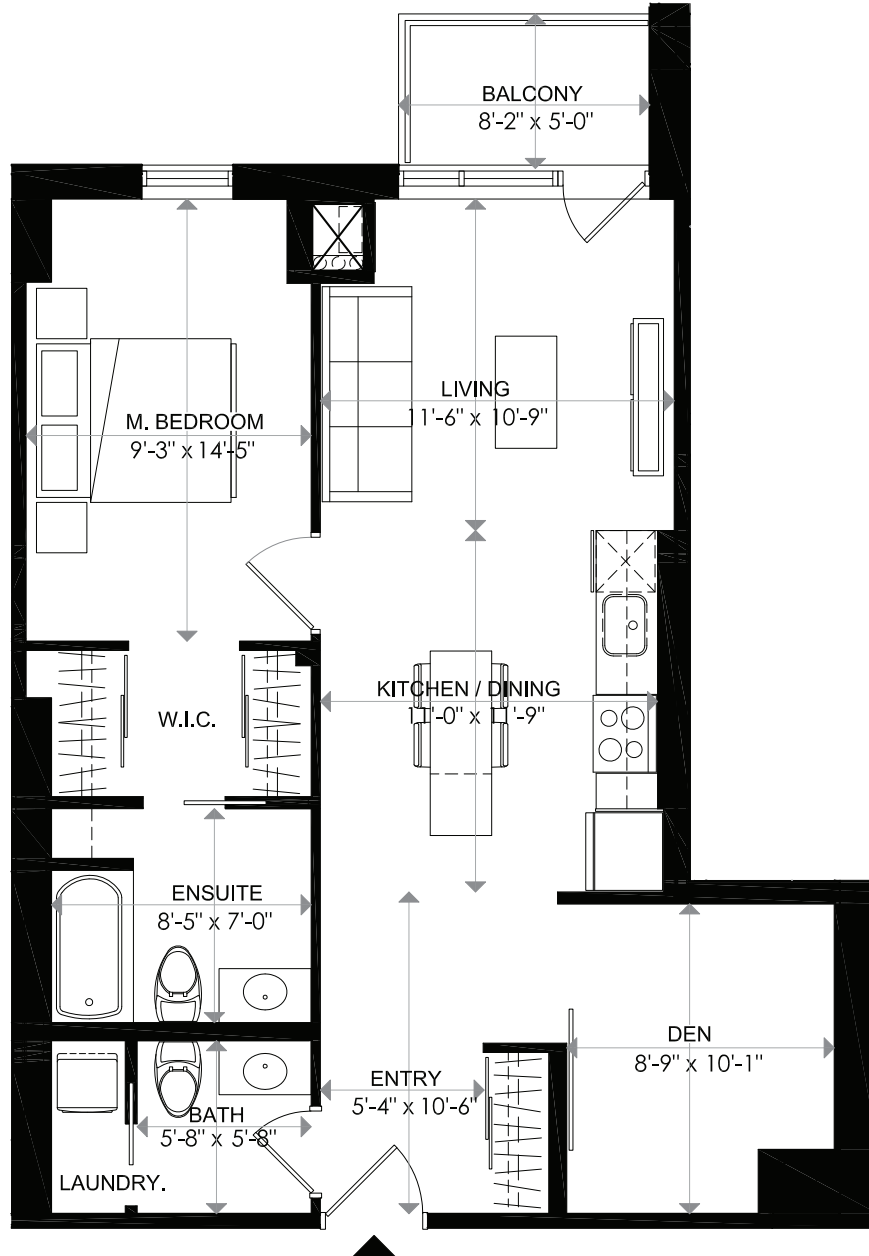

# 1140 WELLINGTON

## 1140 WELLINGTON

LEVEL 9 - UNIT 2  
1 BEDROOM + DEN

INDOOR LIVING 809 sq. ft  
BALCONY 41 sq. ft  
TOTAL 850 sq. ft

0 1 2 m  
18/02/16