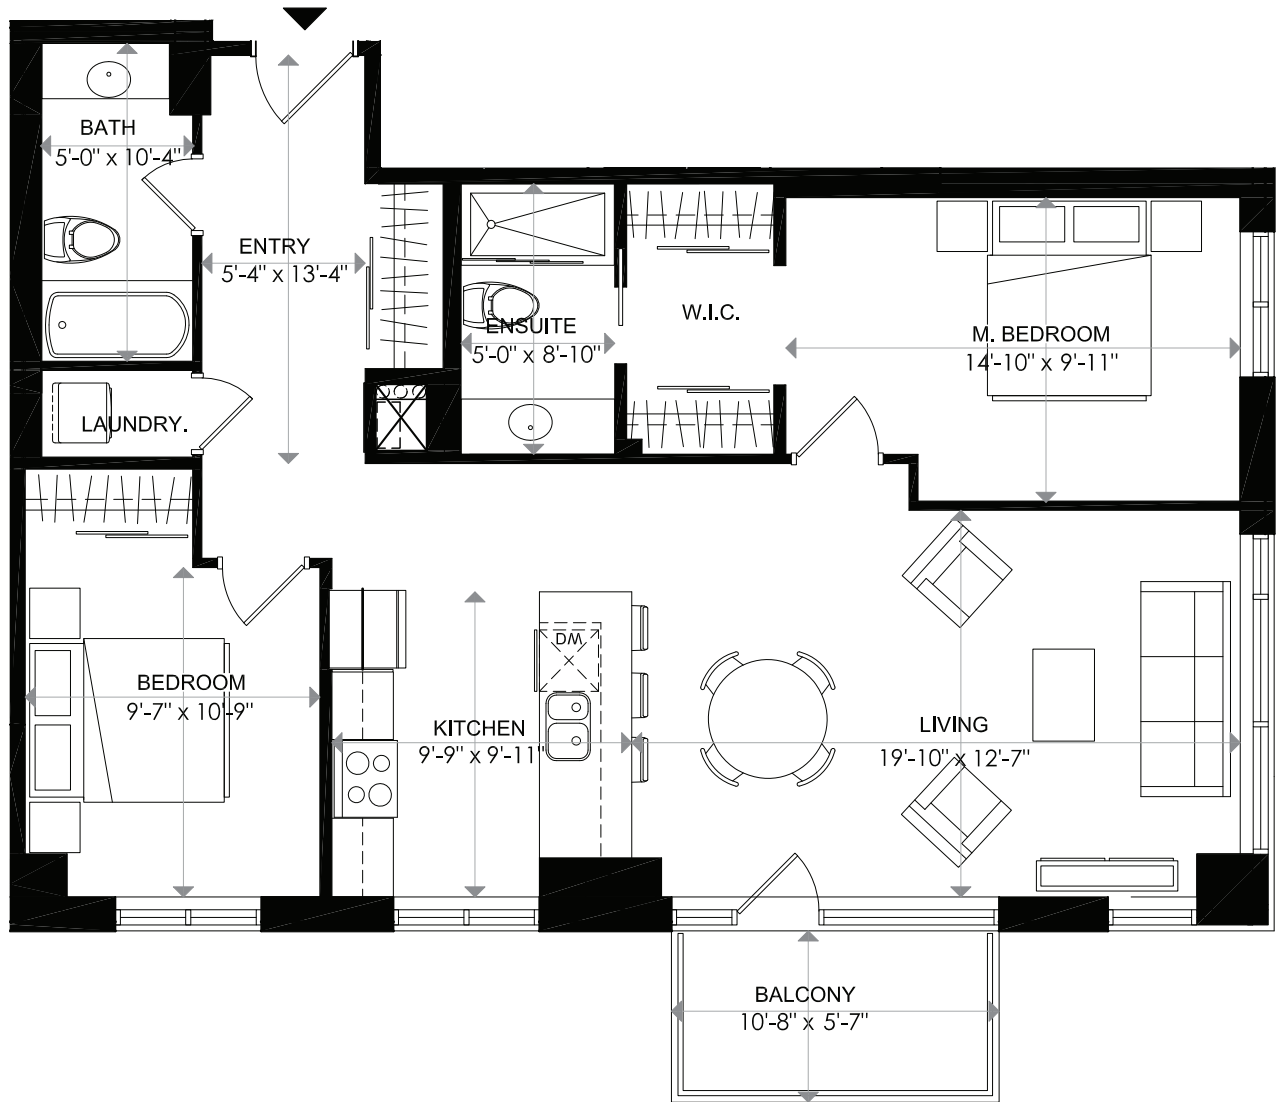

TOWARDS WELLINGTON ST.

1140 WELLINGTON

1140 WELLINGTON

LEVEL 9 - UNIT 6
2 BEDROOM

INDOOR LIVING	1062 sq. ft
BALCONY	59 sq. ft
TOTAL	1121 sq. ft

18/02/16