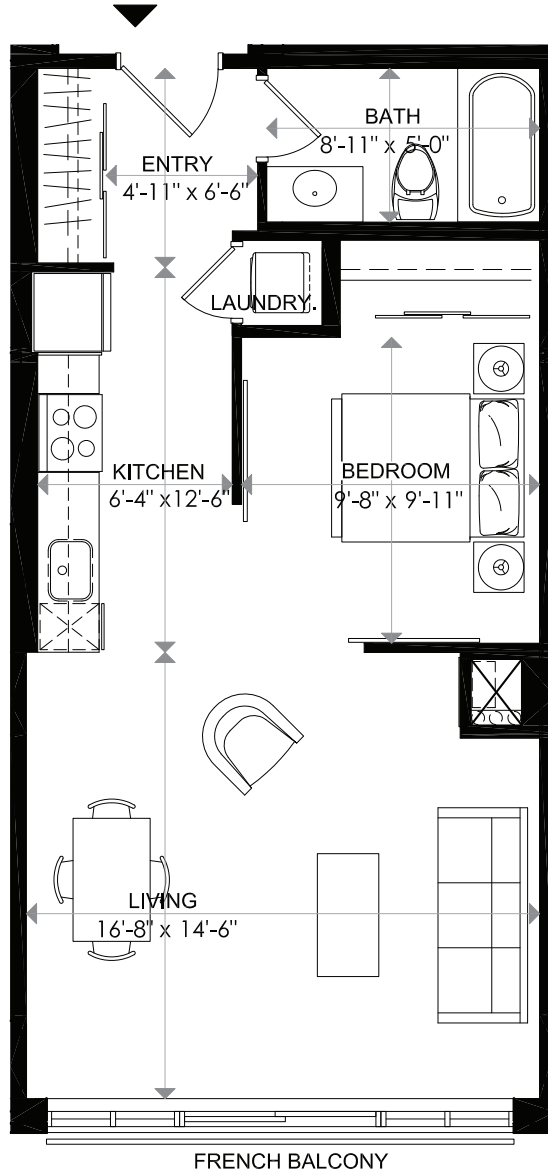

TOWARDS WELLINGTON ST.

1140 WELLINGTON

1140 WELLINGTON

LEVEL 9 - UNIT 8
1 BEDROOM

INDOOR LIVING 617 sq. ft
BALCONY French Balcony
TOTAL 617 sq. ft

18/02/16