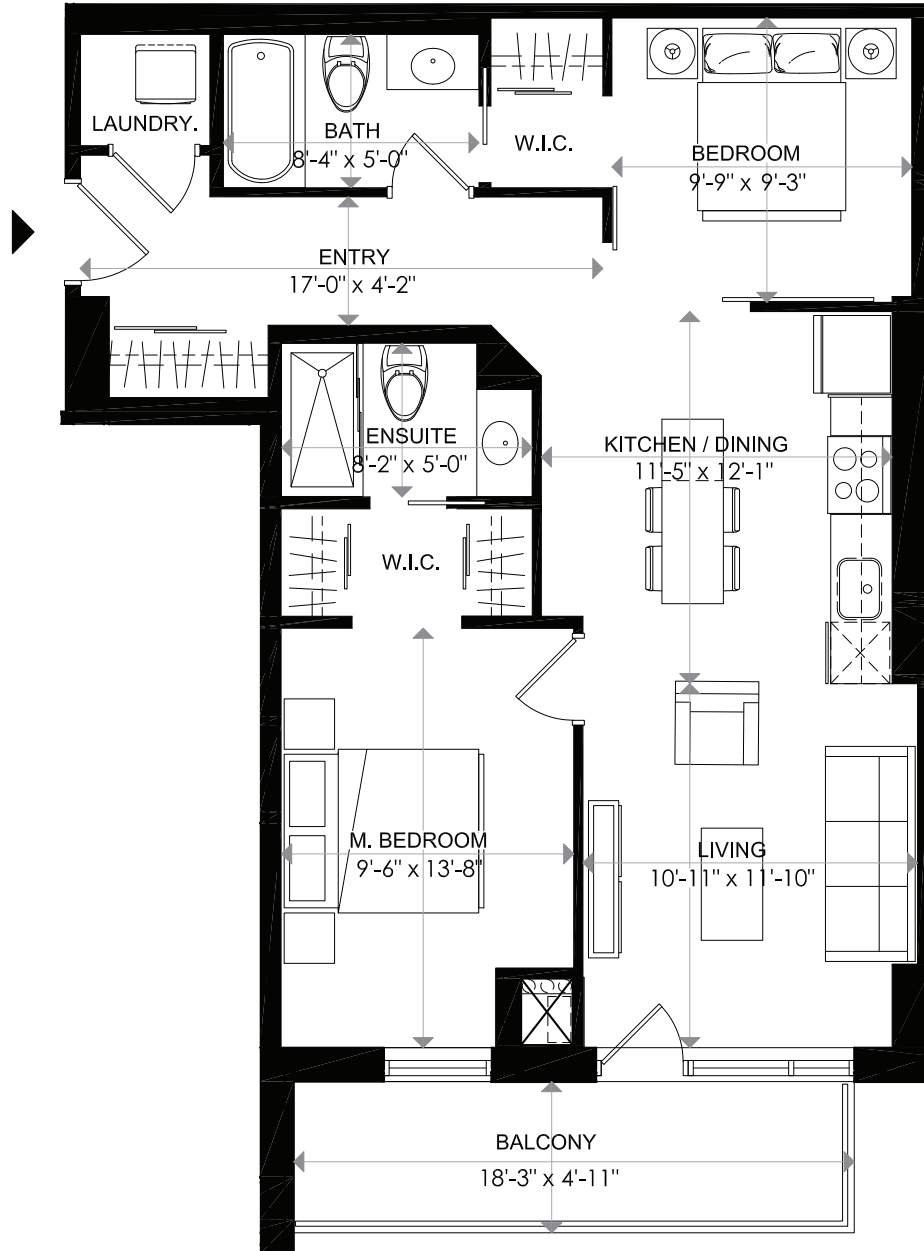

TOWARDS WELLINGTON ST.

1140 WELLINGTON

1140 WELLINGTON

LEVEL 9 - UNIT 9
2 BEDROOM

INDOOR LIVING	817 sq. ft
BALCONY	89 sq. ft
TOTAL	906 sq. ft

18/02/16