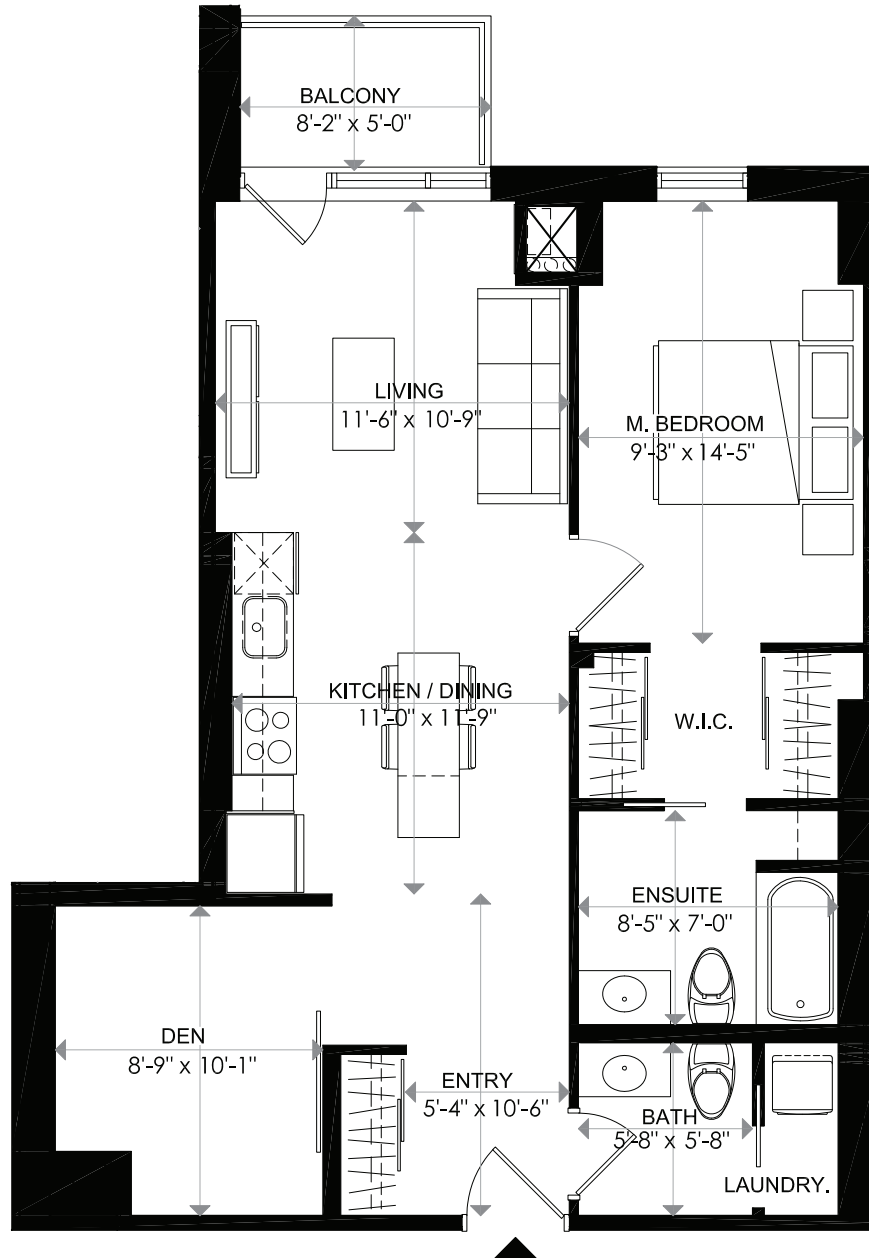

TOWARDS WELLINGTON ST.

1140 WELLINGTON

1140 WELLINGTON

LEVEL 10 - UNIT 14
1 BEDROOM + DEN

INDOOR LIVING	809 sq. ft
BALCONY	41 sq. ft
TOTAL	850 sq. ft

18/02/16