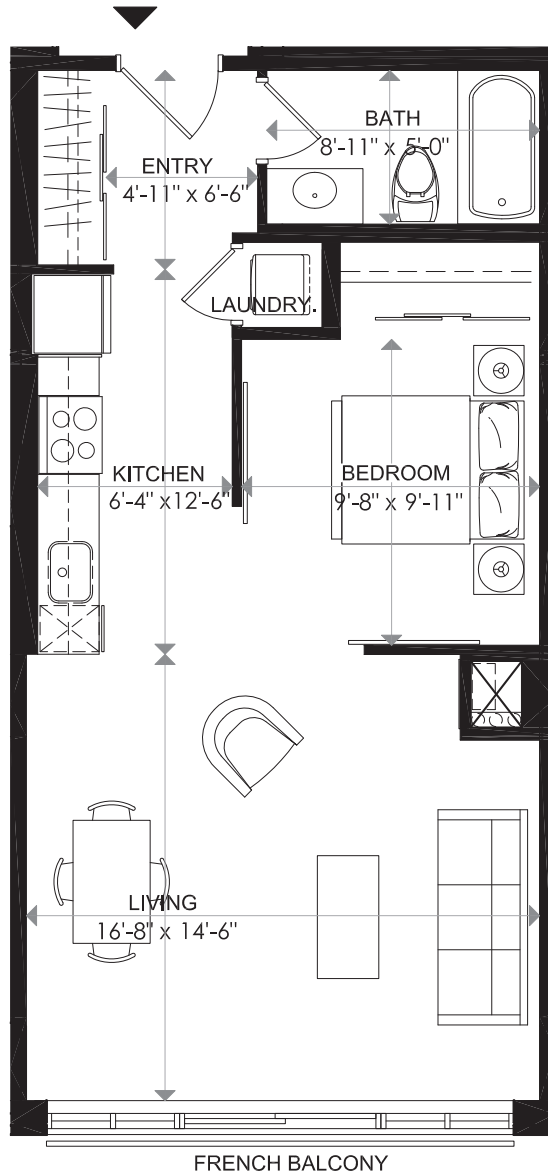

TOWARDS WELLINGTON ST.

1140 WELLINGTON

1140 WELLINGTON

LEVEL 10 - UNIT 8
1 BEDROOM

INDOOR LIVING BALCONY TOTAL 617 sq. ft
French Balcony 617 sq. ft

18/02/16