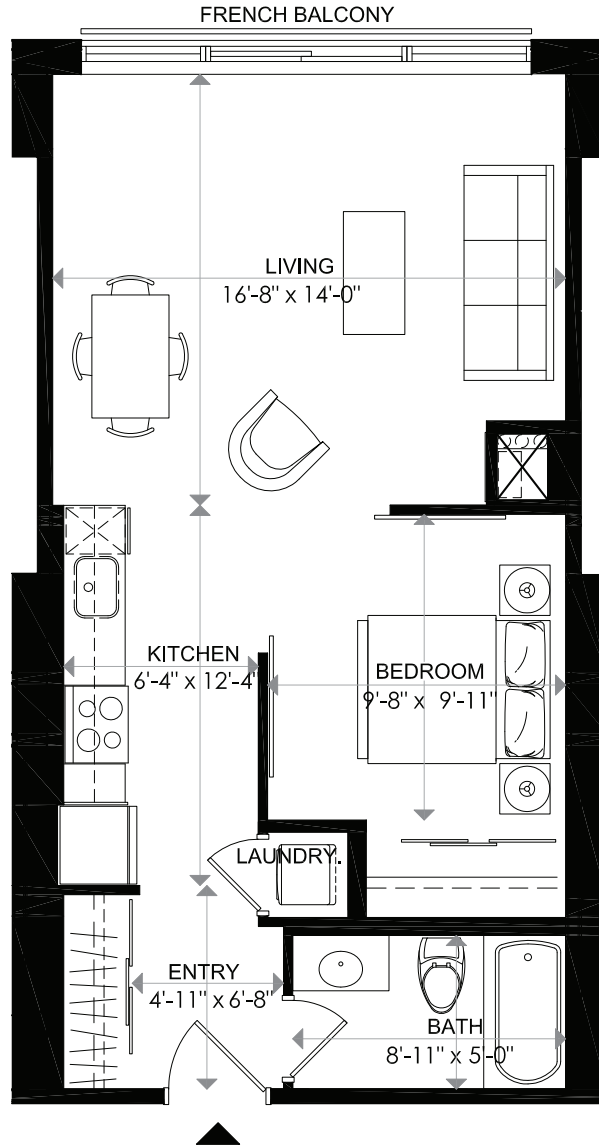

TOWARDS WELLINGTON ST.

1140 WELLINGTON

1140 WELLINGTON

LEVEL 11 - UNIT 1

1 BEDROOM

INDOOR LIVING
BALCONY
TOTAL

612 sq. ft
French Balcony
612 sq. ft

0 1 2 m