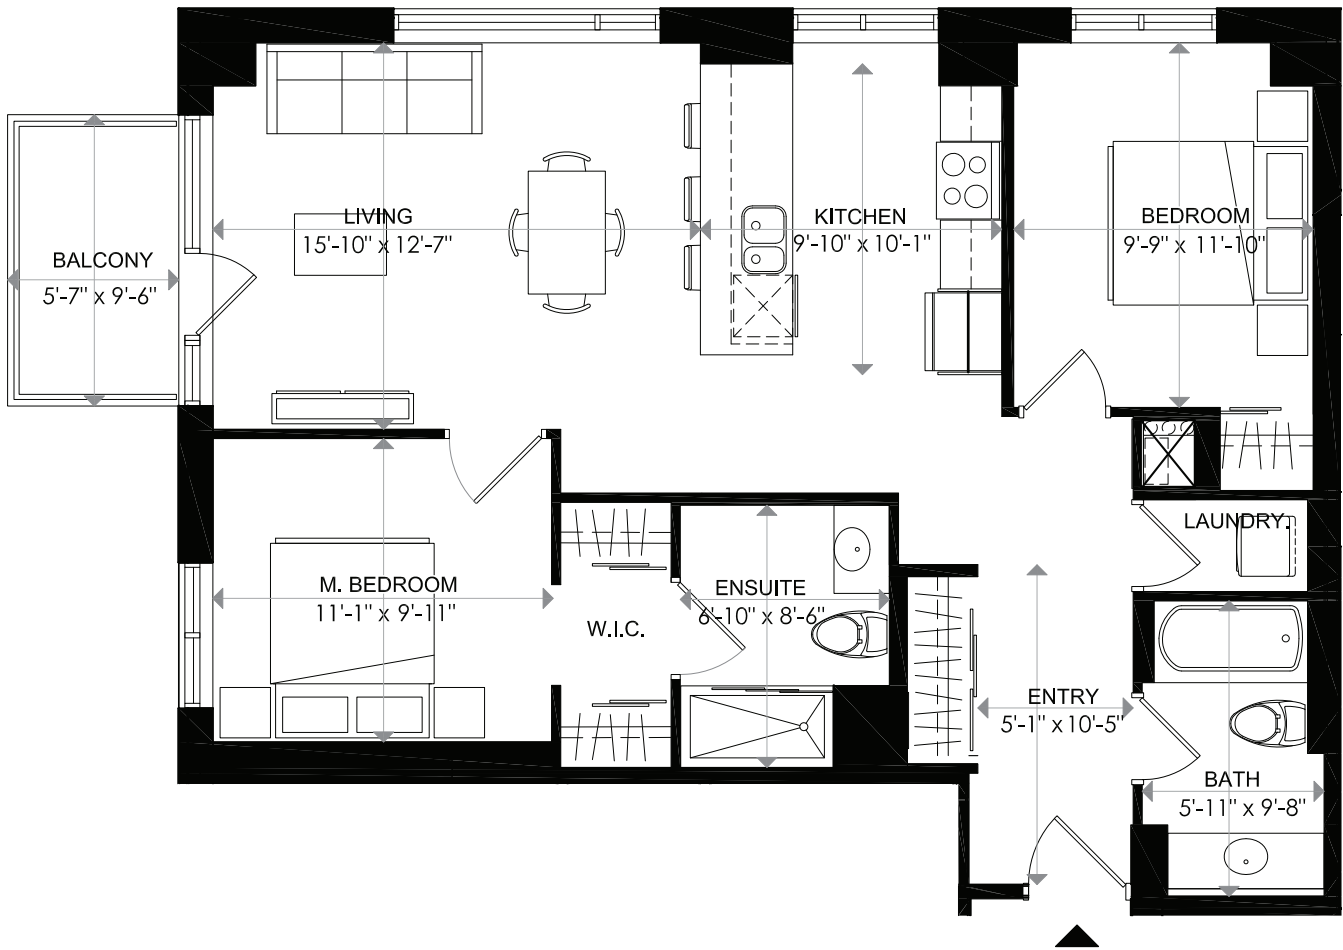

TOWARDS WELLINGTON ST.

1140 WELLINGTON

1140 WELLINGTON

LEVEL 11 - UNIT 13
2 BEDROOM

INDOOR LIVING 985 sq. ft
BALCONY 52 sq. ft
TOTAL 1037 sq. ft

0 1 2 m

18/02/16