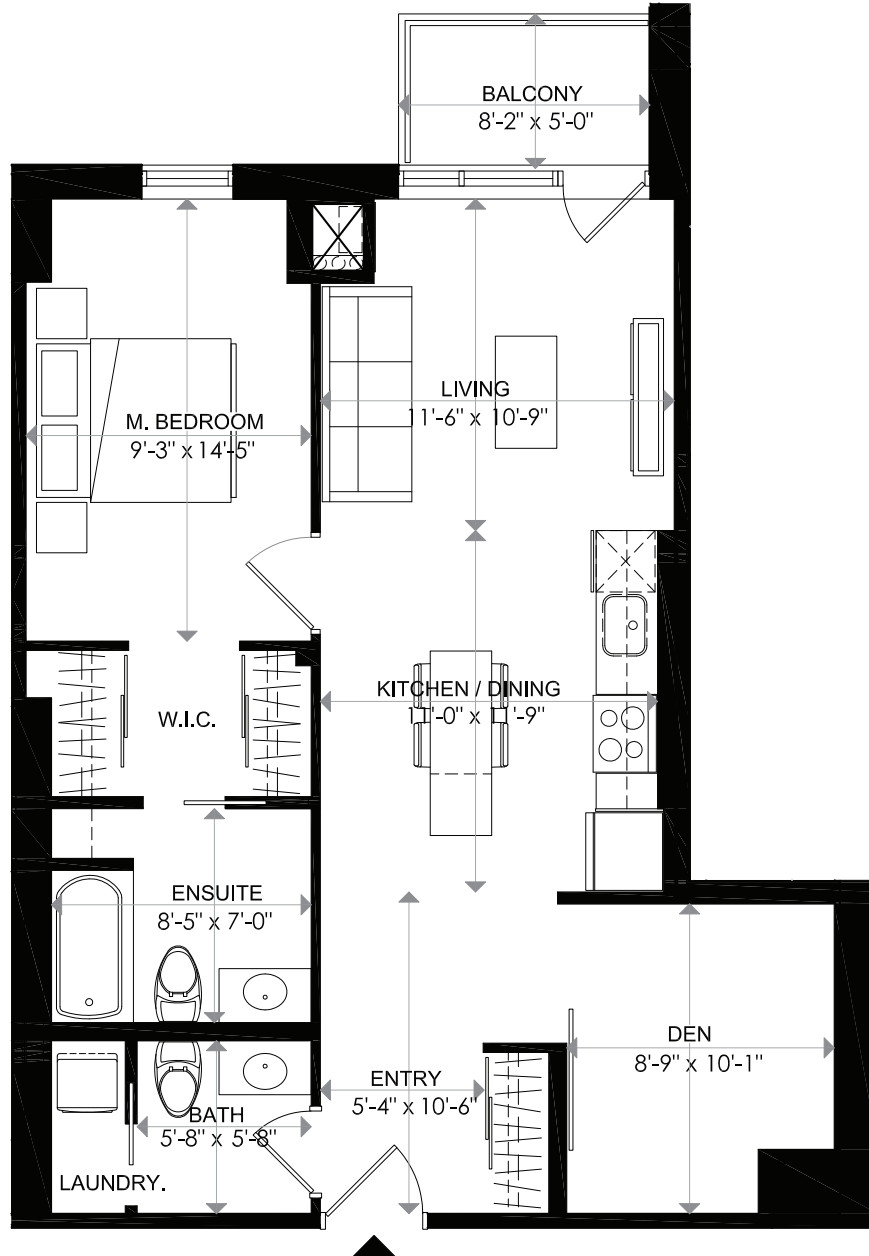

TOWARDS WELLINGTON ST.

1140 WELLINGTON

1140 WELLINGTON

LEVEL 11 - UNIT 2
1 BEDROOM + DEN

INDOOR LIVING	809 sq. ft
BALCONY	41 sq. ft
TOTAL	850 sq. ft

18/02/16