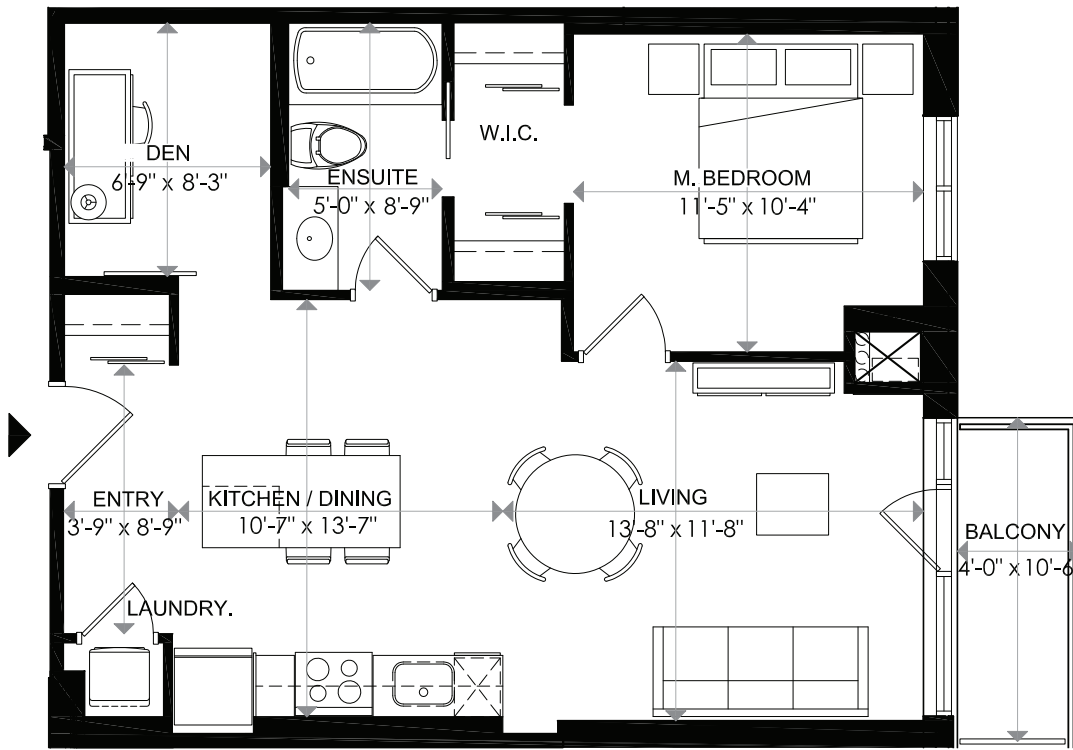

TOWARDS WELLINGTON ST.

1140 WELLINGTON

1140 WELLINGTON

LEVEL 11 - UNIT 4

1 BEDROOM + DEN

INDOOR LIVING 697 sq. ft
BALCONY 42 sq. ft
TOTAL 739 sq. ft

0 1 2 m

18/02/16