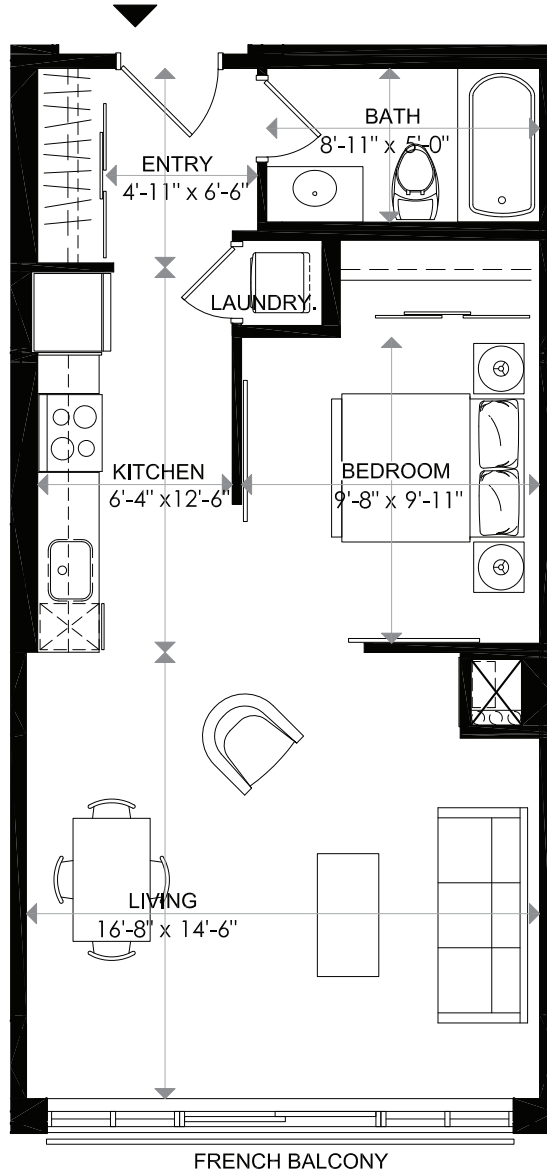

# 1140 WELLINGTON

## 1140 WELLINGTON

LEVEL 11 - UNIT 8  
1 BEDROOM

INDOOR LIVING BALCONY TOTAL 617 sq. ft  
French Balcony 617 sq. ft

18/02/16