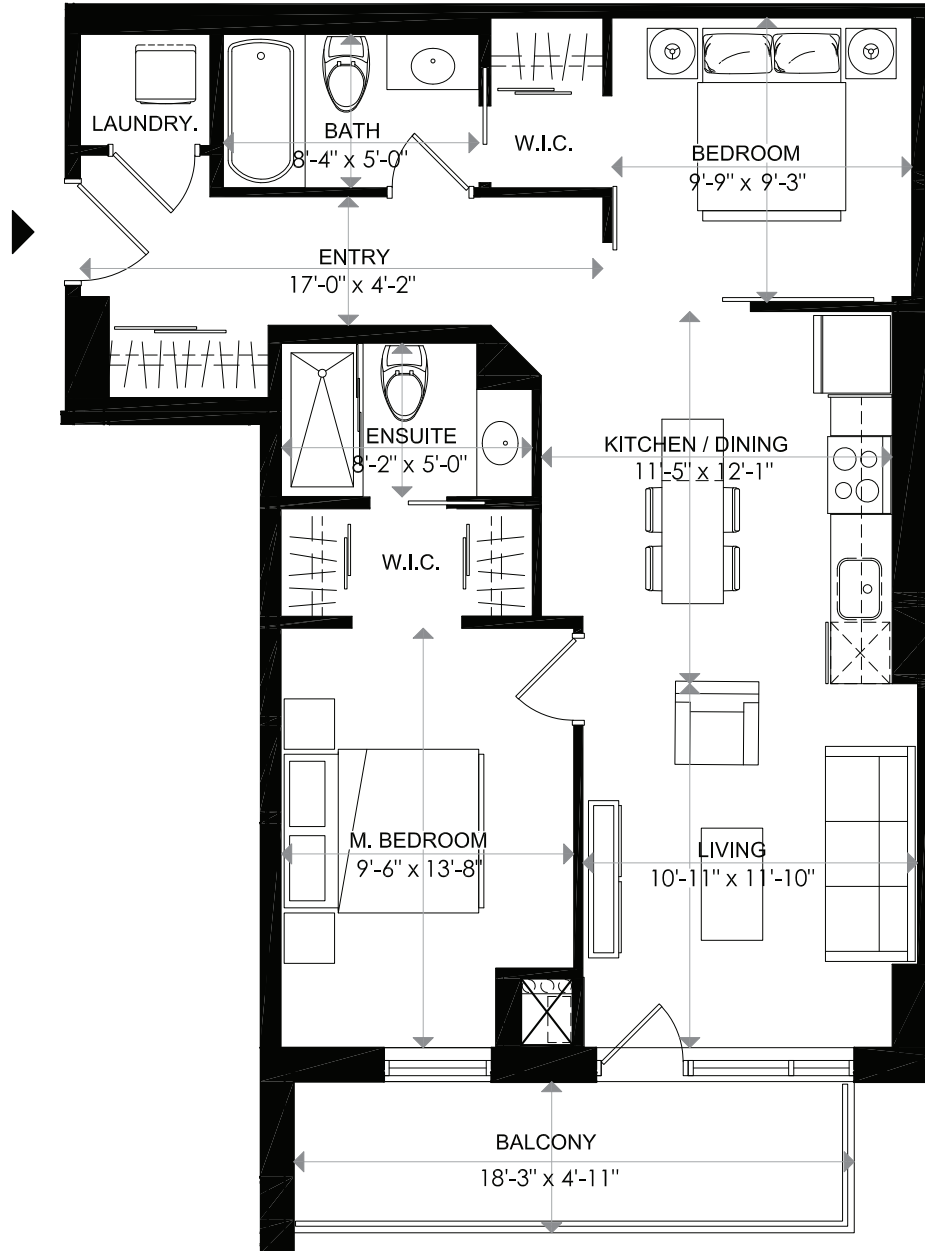

TOWARDS WELLINGTON ST.

1140 WELLINGTON

1140 WELLINGTON

LEVEL 11 - UNIT 9

2 BEDROOM

INDOOR LIVING 817 sq. ft
BALCONY 89 sq. ft
TOTAL 906 sq. ft

0 1 2 m

18/02/16