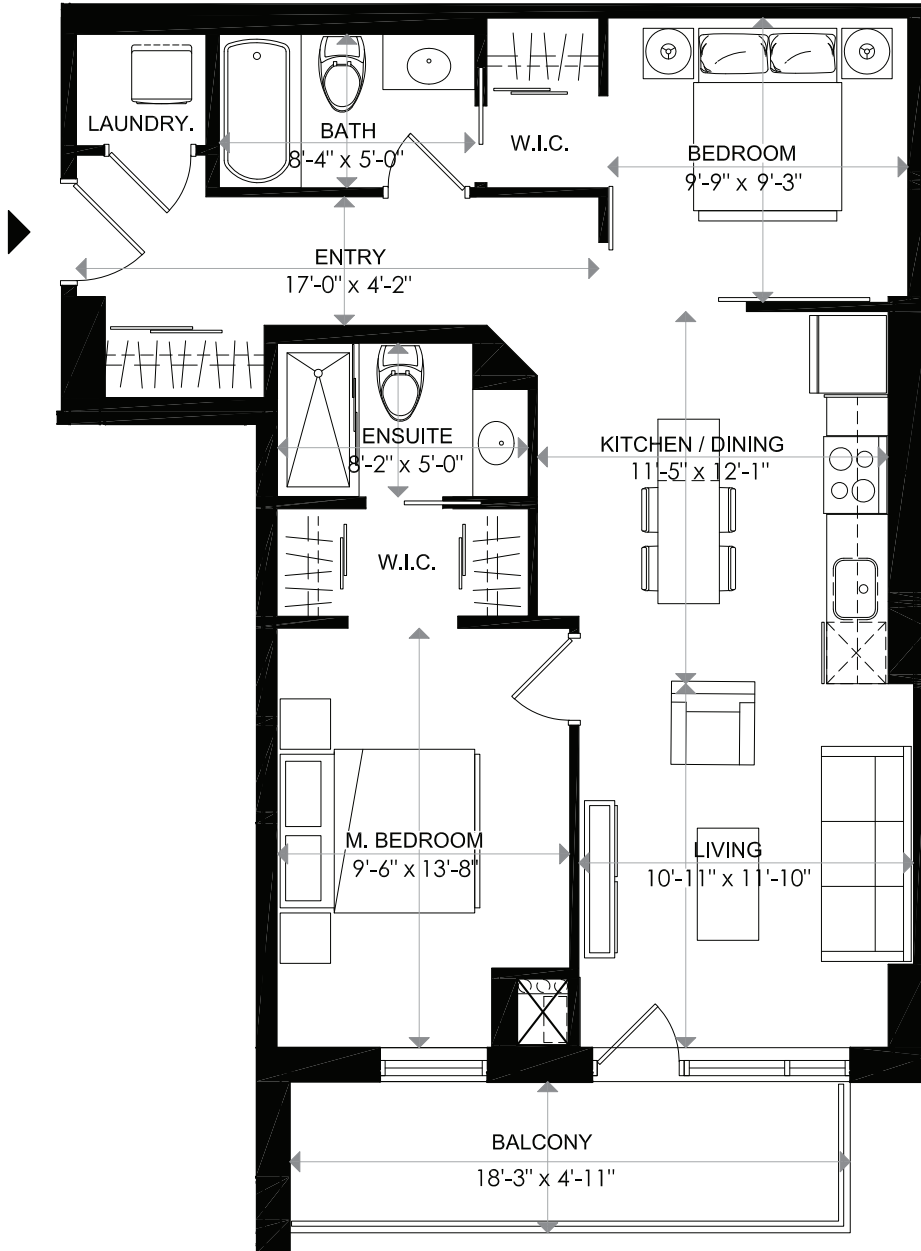

# 1140 WELLINGTON

## 1140 WELLINGTON

LEVEL 12 - UNIT 9

2 BEDROOM

INDOOR LIVING 817 sq. ft  
BALCONY 89 sq. ft  
TOTAL 906 sq. ft

0 1 2 m

18/02/16