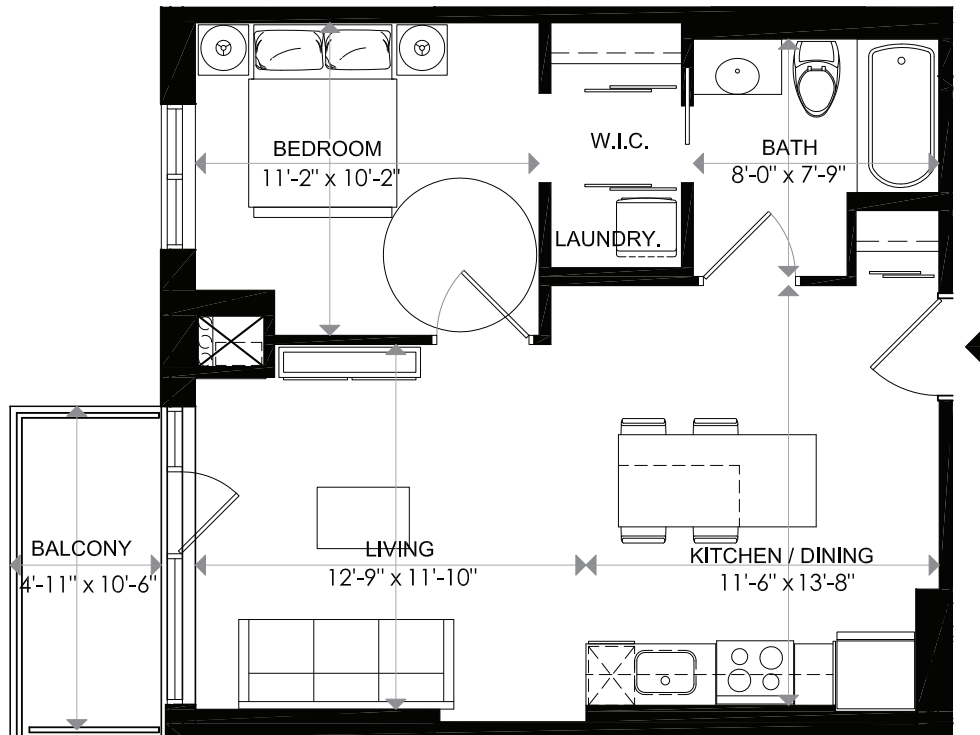

TOWARDS WELLINGTON ST.

1140 WELLINGTON

1140 WELLINGTON

LEVEL 13 - UNIT 12

1 BEDROOM

INDOOR LIVING 601 sq. ft
 BALCONY 51 sq. ft
 TOTAL 652 sq. ft

18/02/16