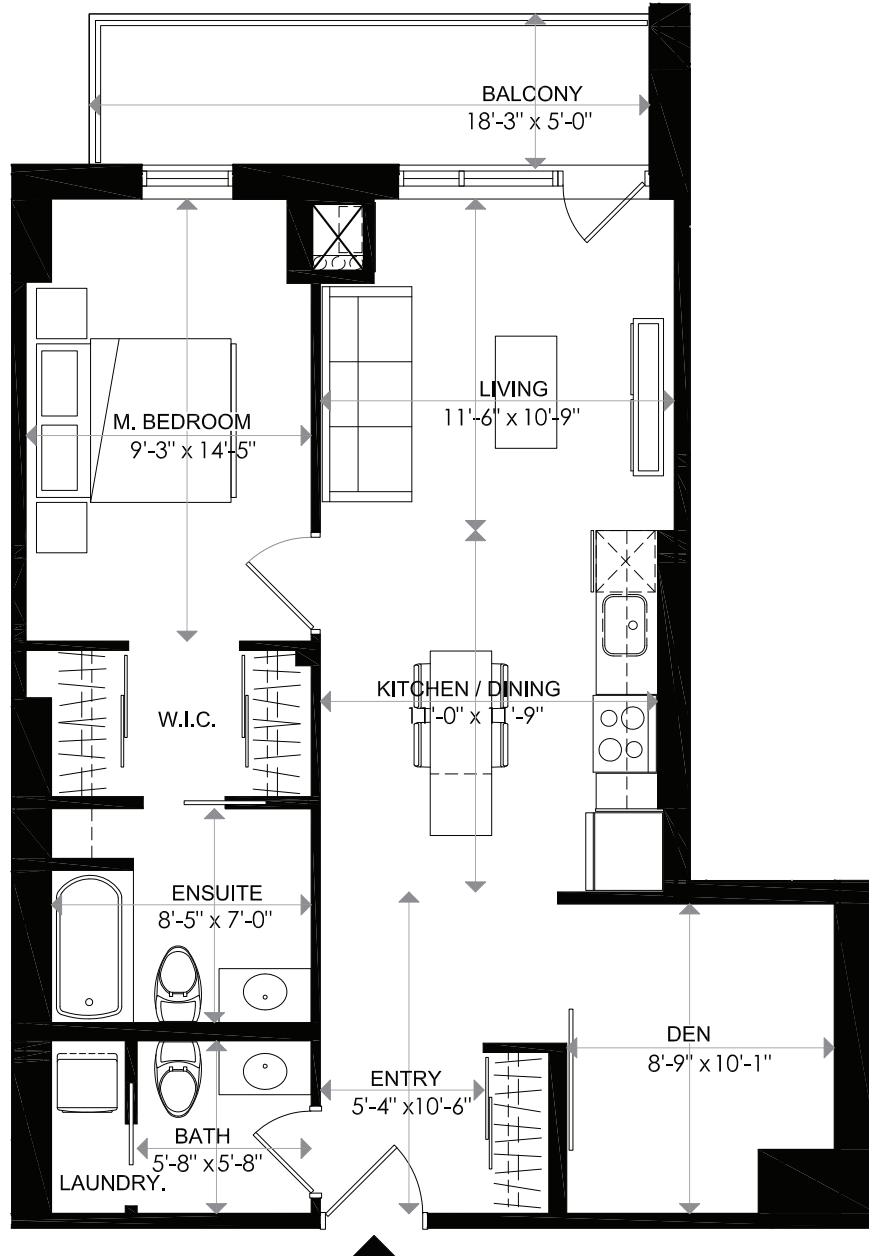

# 1140 WELLINGTON

## 1140 WELLINGTON

LEVEL 13 - UNIT 2  
1 BEDROOM + DEN

|               |            |
|---------------|------------|
| INDOOR LIVING | 809 sq. ft |
| BALCONY       | 91 sq. ft  |
| TOTAL         | 900 sq. ft |