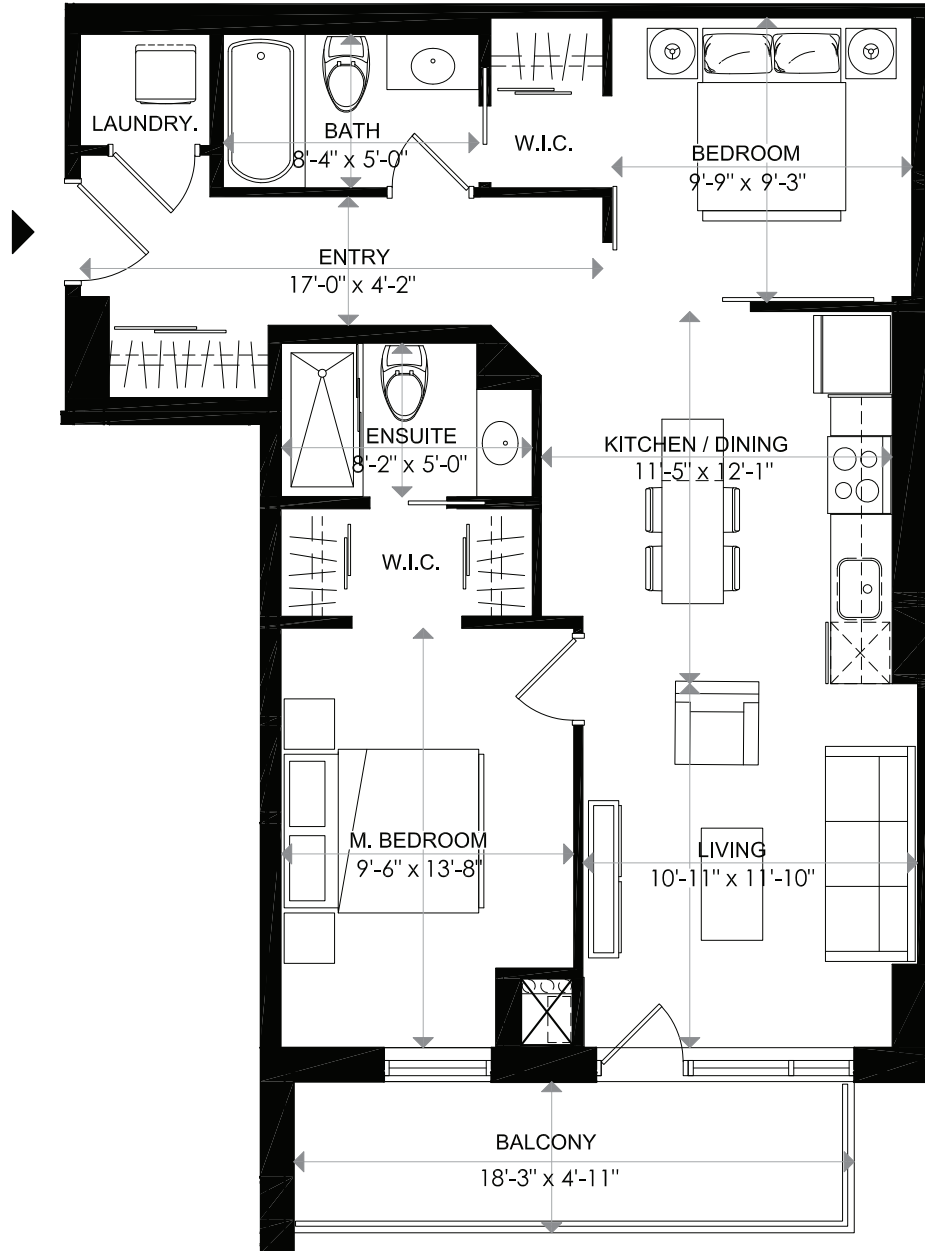

TOWARDS WELLINGTON ST.

1140 WELLINGTON

1140 WELLINGTON

LEVEL 13 - UNIT 9

2 BEDROOM

INDOOR LIVING
BALCONY
TOTAL

817 sq. ft
89 sq. ft
906 sq. ft

0 1 2 m