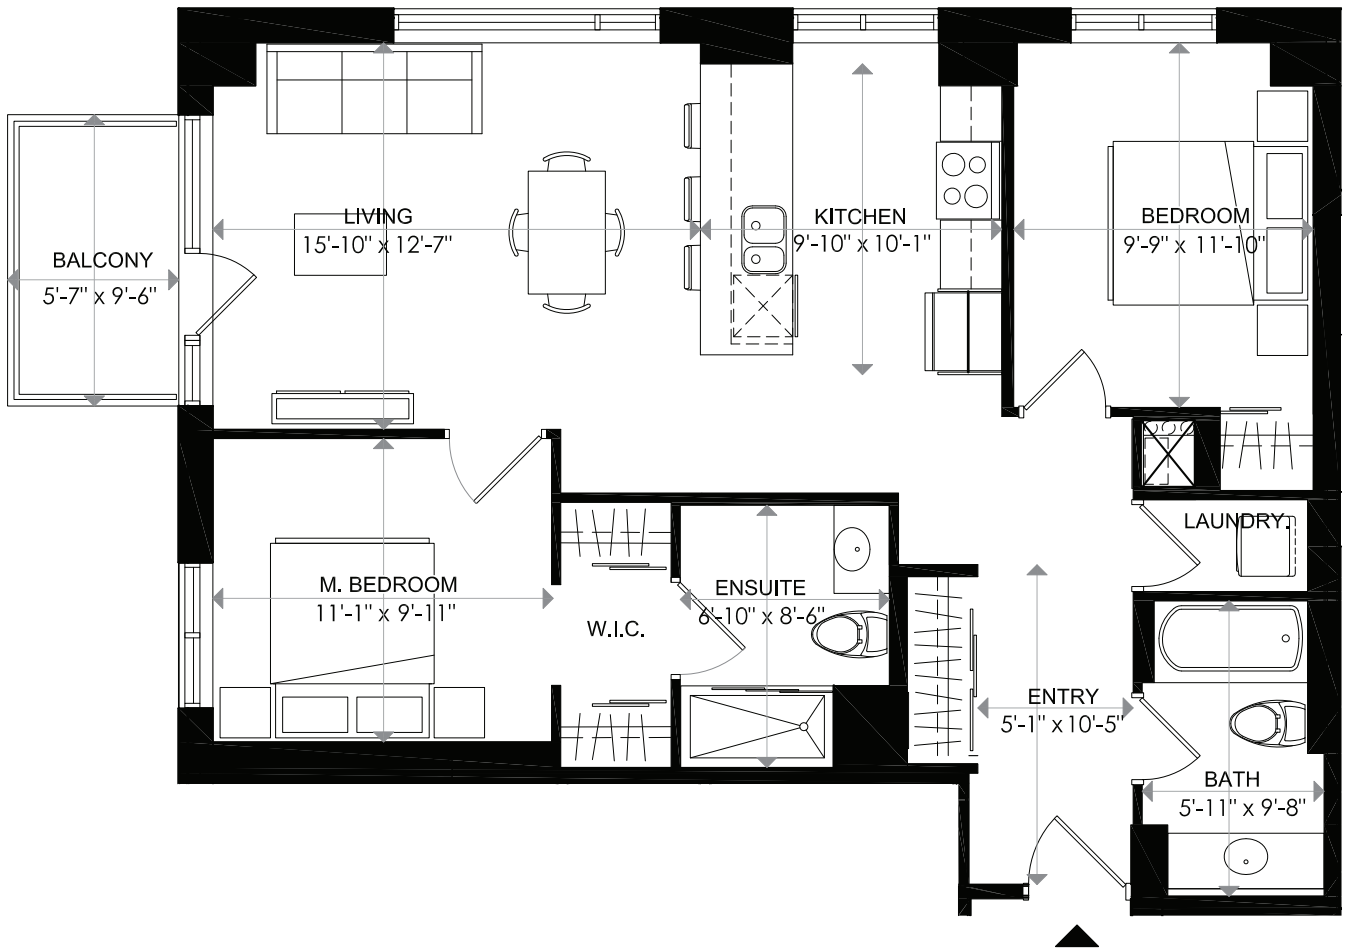

TOWARDS WELLINGTON ST.

1140 WELLINGTON

1140 WELLINGTON

LEVEL 2 - UNIT 13
2 BEDROOM

INDOOR LIVING 985 sq. ft
BALCONY 52 sq. ft
TOTAL 1037 sq. ft

0 1 2 m

18/02/16