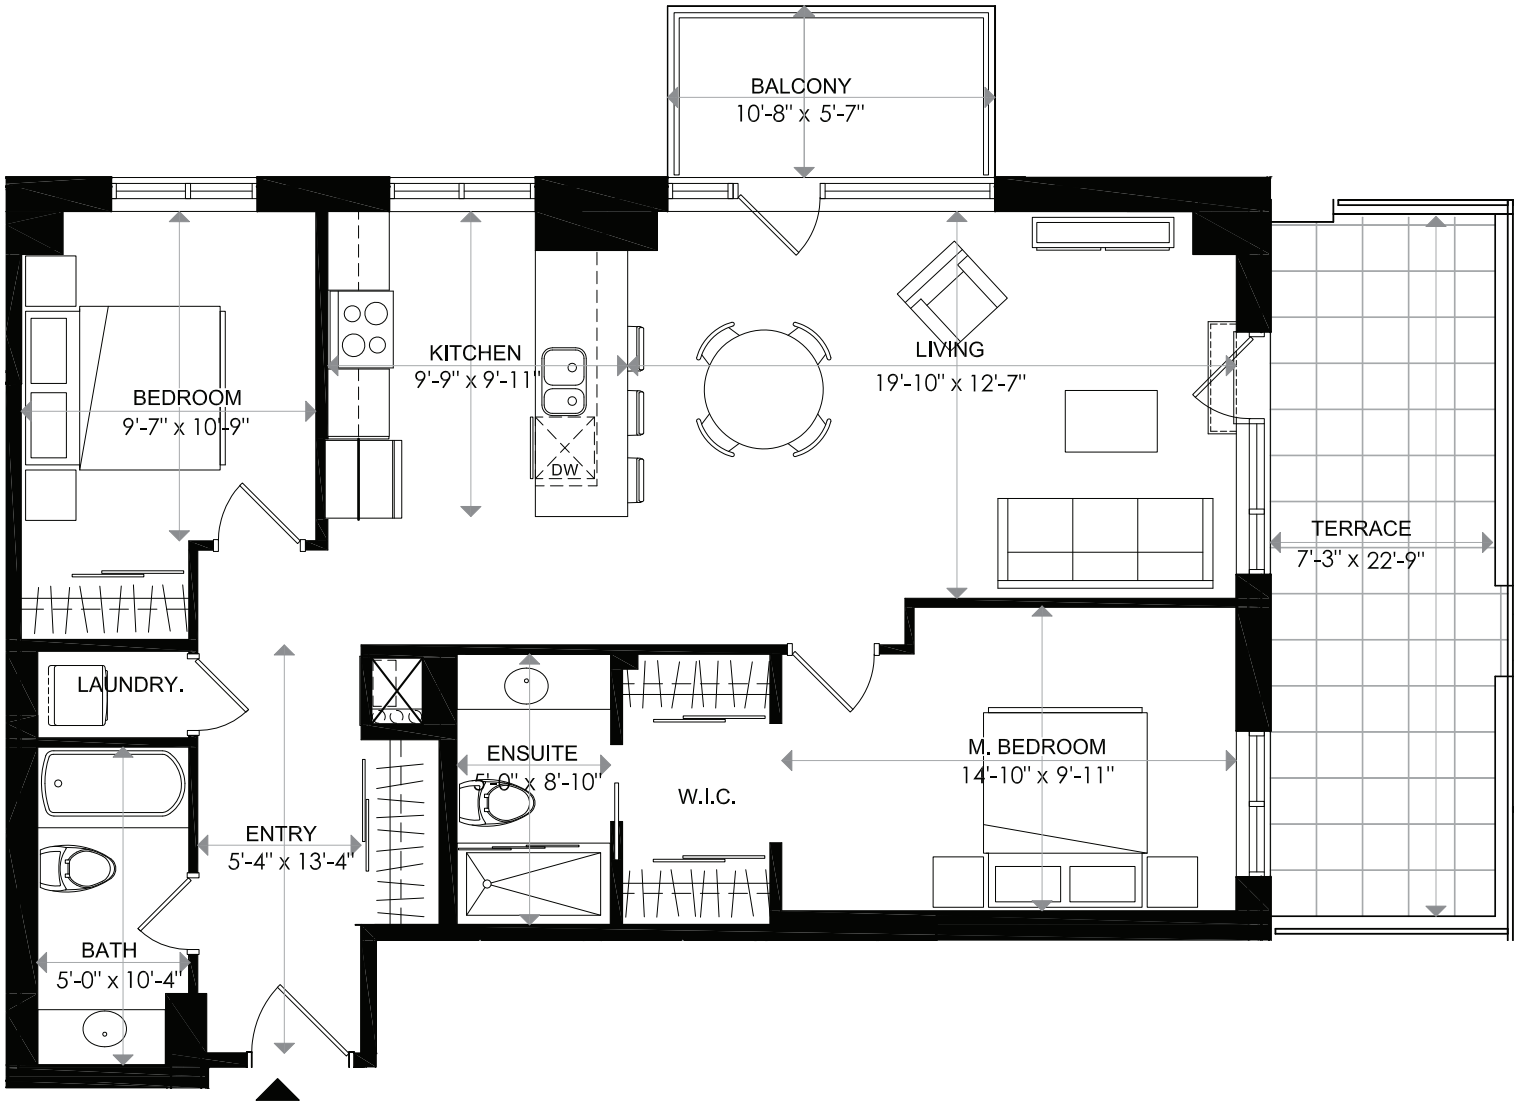

TOWARDS WELLINGTON ST.

1140 WELLINGTON

1140 WELLINGTON

LEVEL 2 - UNIT 3
2 BEDROOM

INDOOR LIVING	1062 sq. ft
BALCONY	59 sq. ft
TERRACE	165 sq. ft
TOTAL	1286 sq. ft

18/02/16