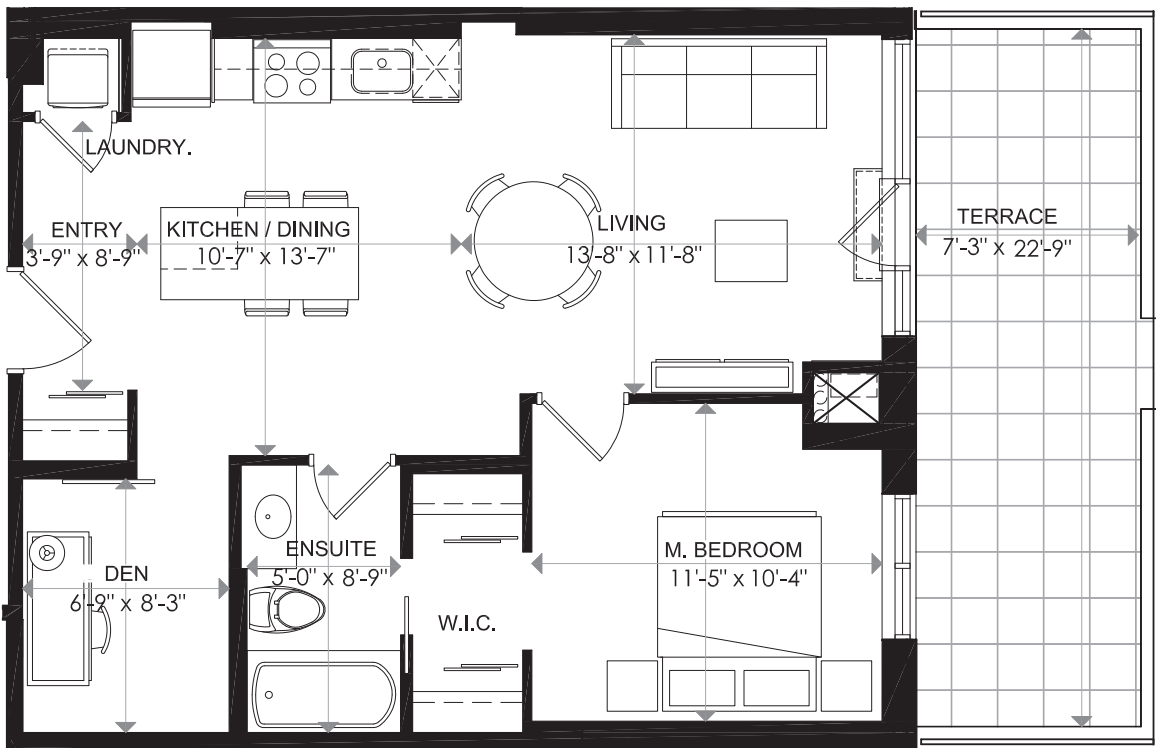

TOWARDS WELLINGTON ST.

1140 WELLINGTON

1140 WELLINGTON

LEVEL 2 - UNIT 5

1 BEDROOM + DEN

INDOOR LIVING 697 sq. ft
 TERRACE 165 sq. ft
 TOTAL 862 sq. ft

0 1 2 m

18/02/16