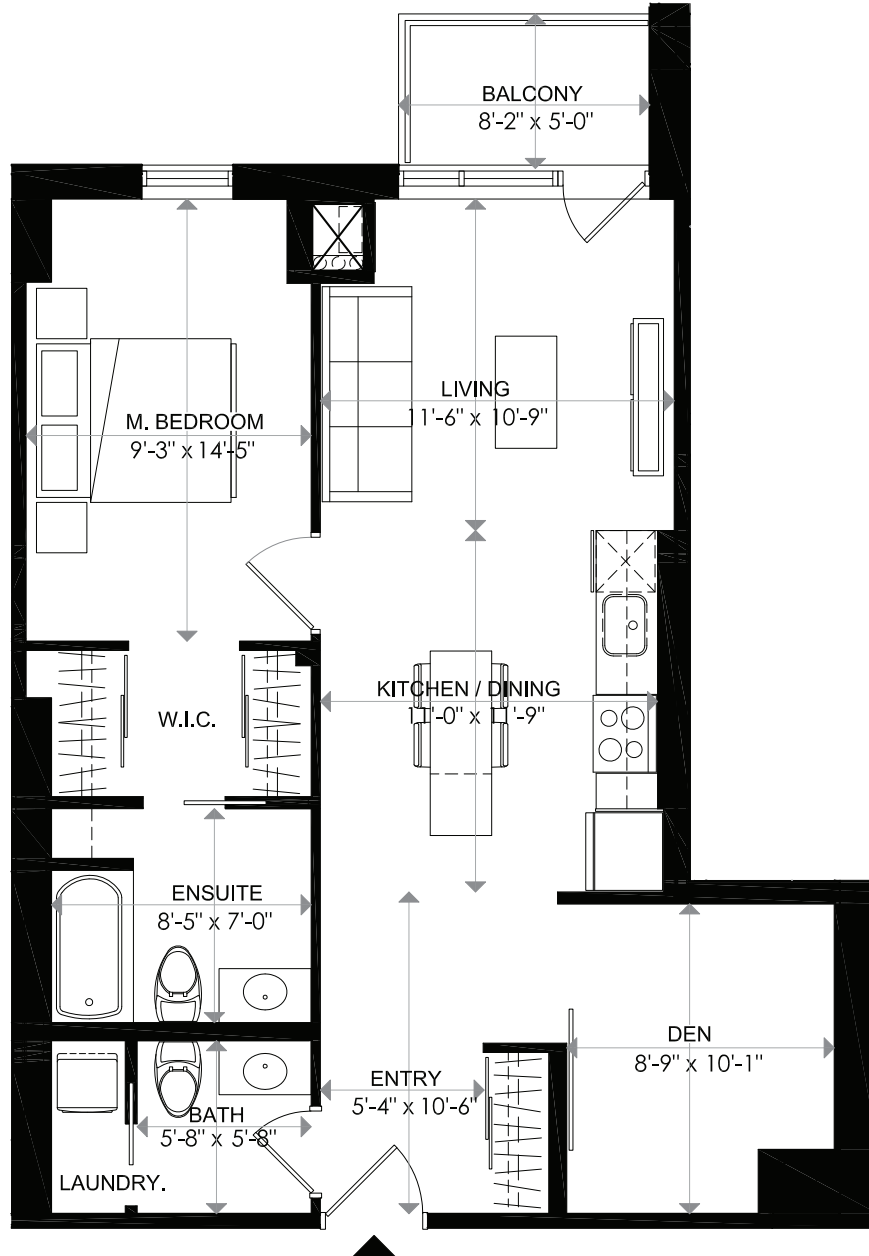

# 1140 WELLINGTON

## 1140 WELLINGTON

LEVEL 3 - UNIT 2  
1 BEDROOM + DEN

INDOOR LIVING	809 sq. ft
BALCONY	41 sq. ft
TOTAL	850 sq. ft

18/02/16