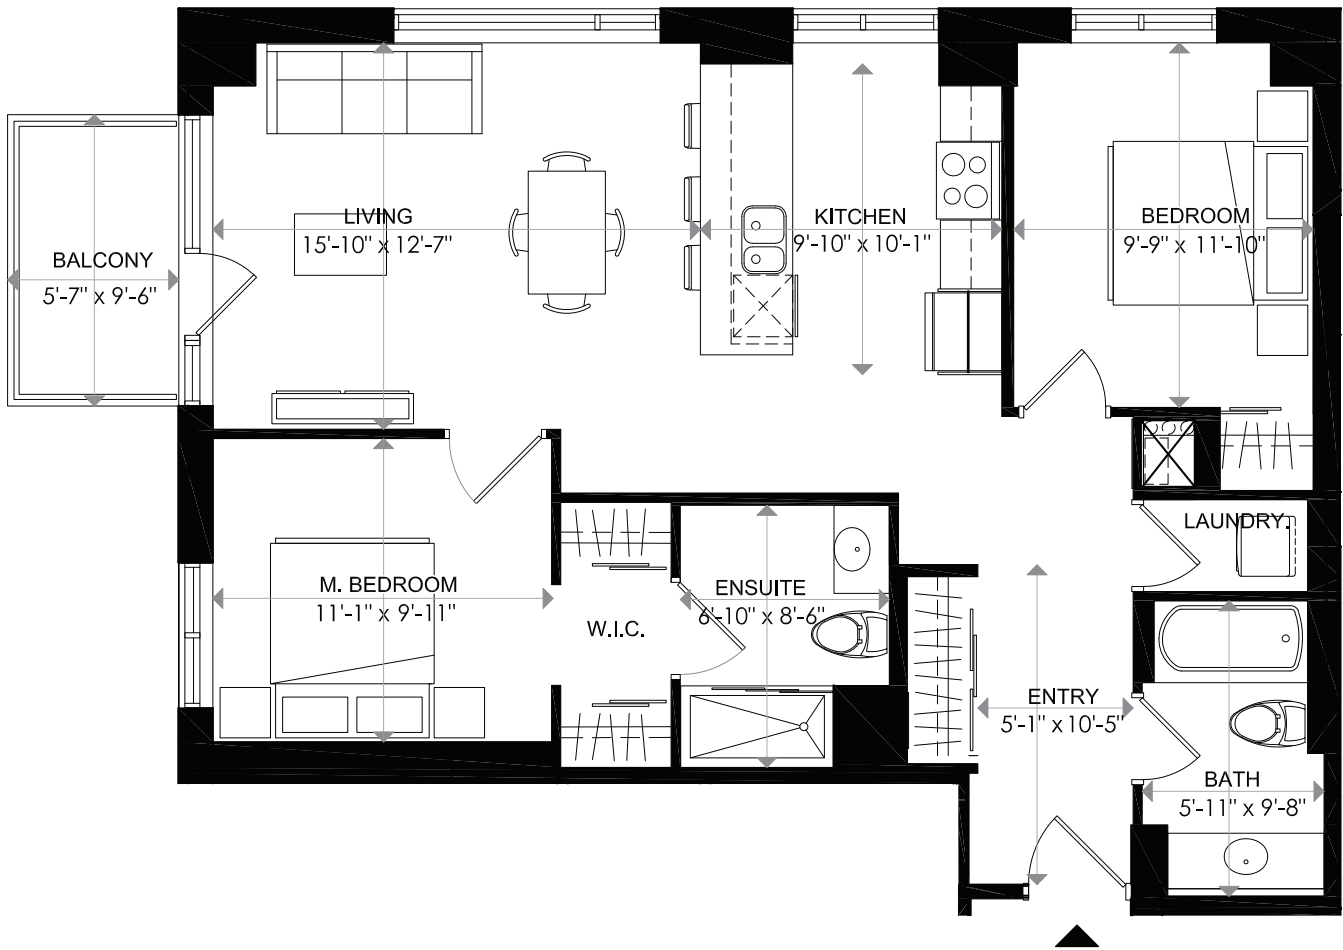

TOWARDS WELLINGTON ST.

1140 WELLINGTON

1140 WELLINGTON

LEVEL 4 - UNIT 13
2 BEDROOM

INDOOR LIVING 985 sq. ft
BALCONY 52 sq. ft
TOTAL 1037 sq. ft

0 1 2 m
18/02/16