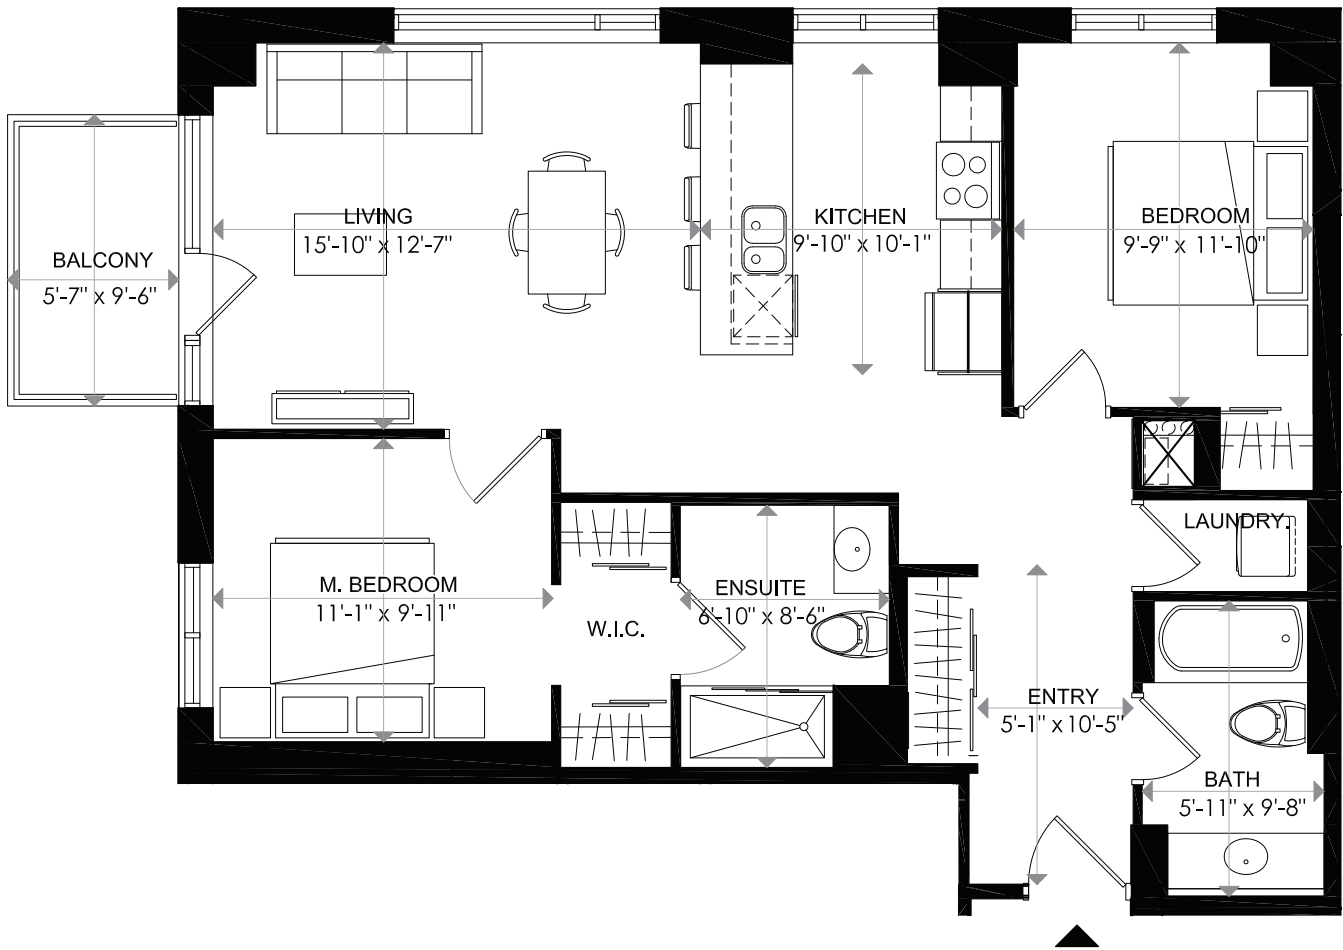

TOWARDS WELLINGTON ST.

1140 WELLINGTON

1140 WELLINGTON LEVEL 5 - UNIT 13 2 BEDROOM

INDOOR LIVING 985 sq. ft
BALCONY 52 sq. ft
TOTAL 1037 sq. ft

18/02/16