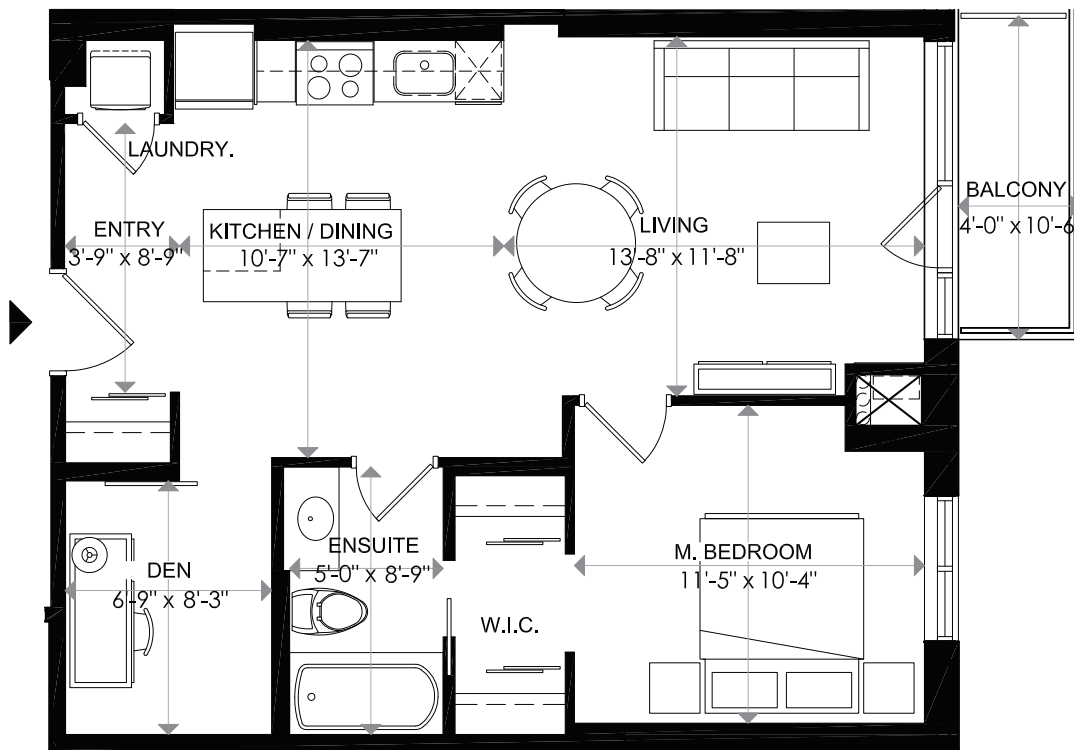

TOWARDS WELLINGTON ST.

1140 WELLINGTON

1140 WELLINGTON

LEVEL 6 - UNIT 5
1 BEDROOM + DEN

INDOOR LIVING 697 sq. ft
BALCONY 42 sq. ft
TOTAL 739 sq. ft

0 1 2 m
18/02/16