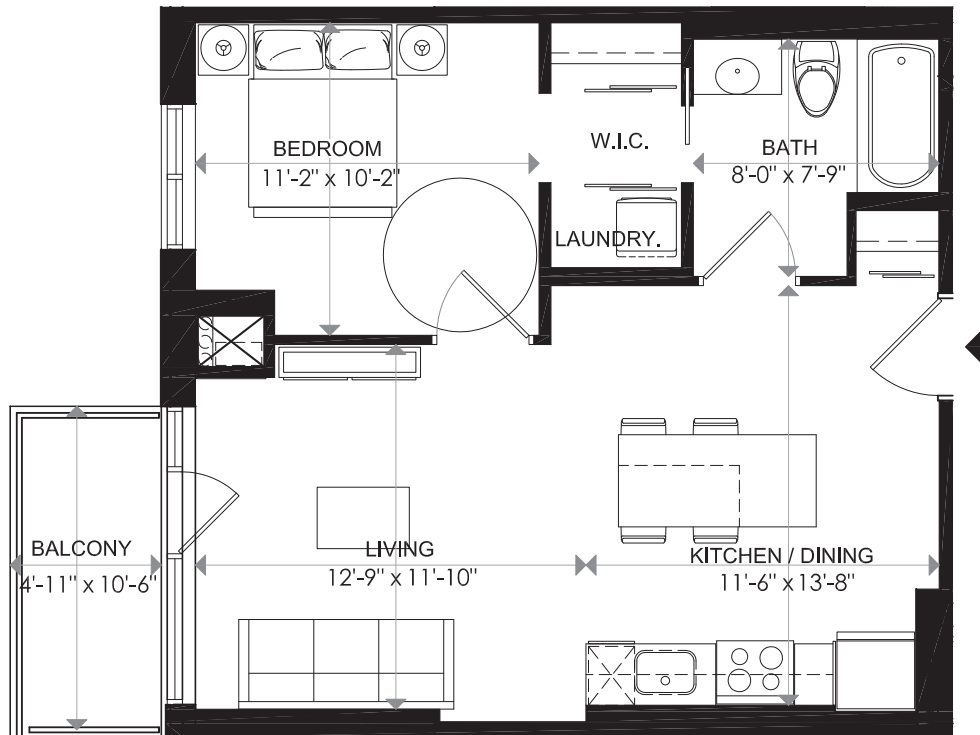

# 1140 WELLINGTON

## 1140 WELLINGTON

LEVEL 7 - UNIT 12

1 BEDROOM

INDOOR LIVING 601 sq. ft  
BALCONY 51 sq. ft  
TOTAL 652 sq. ft

0 1 2 m

18/02/16