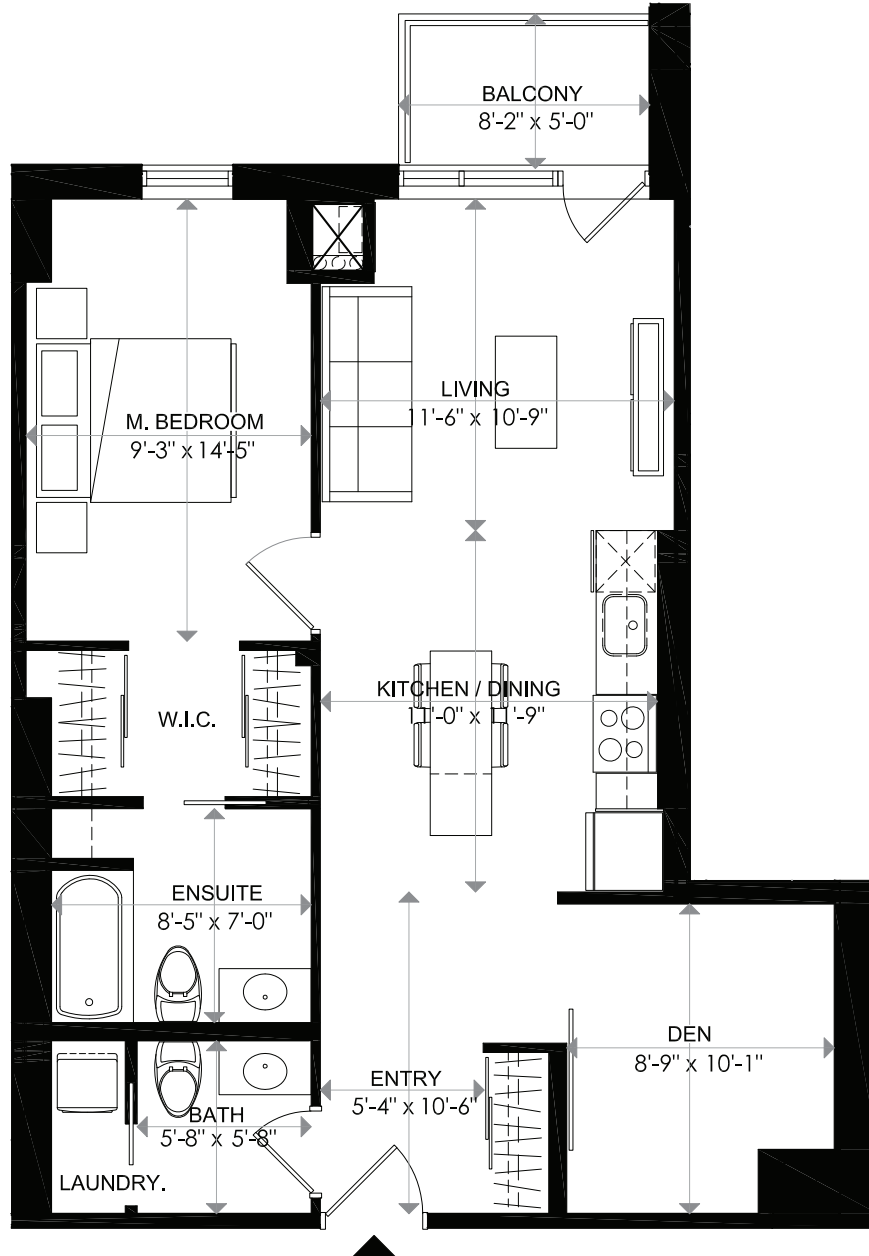

# 1140 WELLINGTON

## 1140 WELLINGTON

LEVEL 7 - UNIT 2  
1 BEDROOM + DEN

INDOOR LIVING	809 sq. ft
BALCONY	41 sq. ft
TOTAL	850 sq. ft

18/02/16